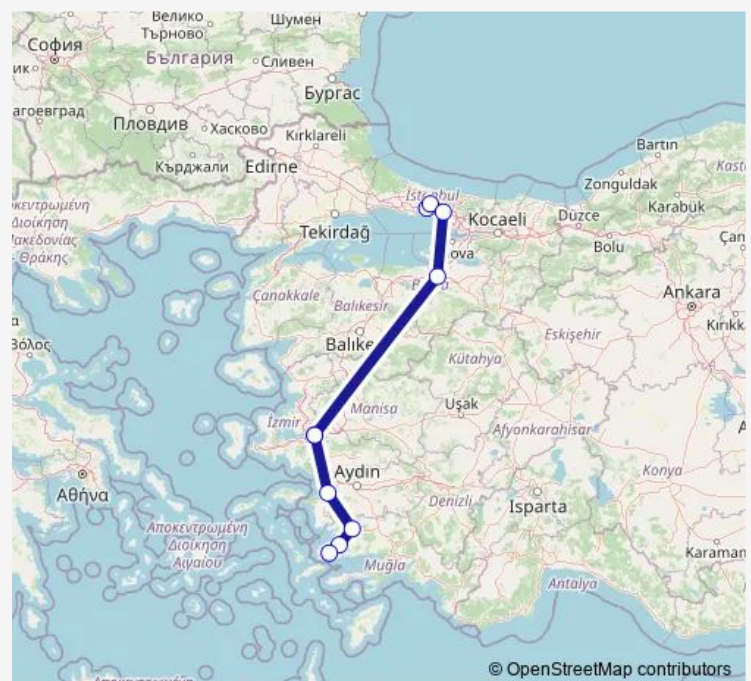

Istanbul, Istanbul Dudullu bus station

Bursa, Bursa bus station

İzmir, İzmir otogar tesis

İzmir, İzmir bus station

Söke, Söke bus station

Milas, Milas bus station

Güvercinlik, Güvercinlik bus station

Bodrum

Route schedule

Istanbul, Istanbul Esenler — Bodrum

Monday 08:00

Tuesday 08:00

Wednesday 08:00

Thursday 08:00

Friday 08:00

Saturday 08:00

Sunday 08:00

Route info

Direction: Istanbul, Istanbul Esenler

Stops: 10

Trip Duration: 11 hour 10 min

Direction

Bodrum — Istanbul, Istanbul Esenler

11 stops