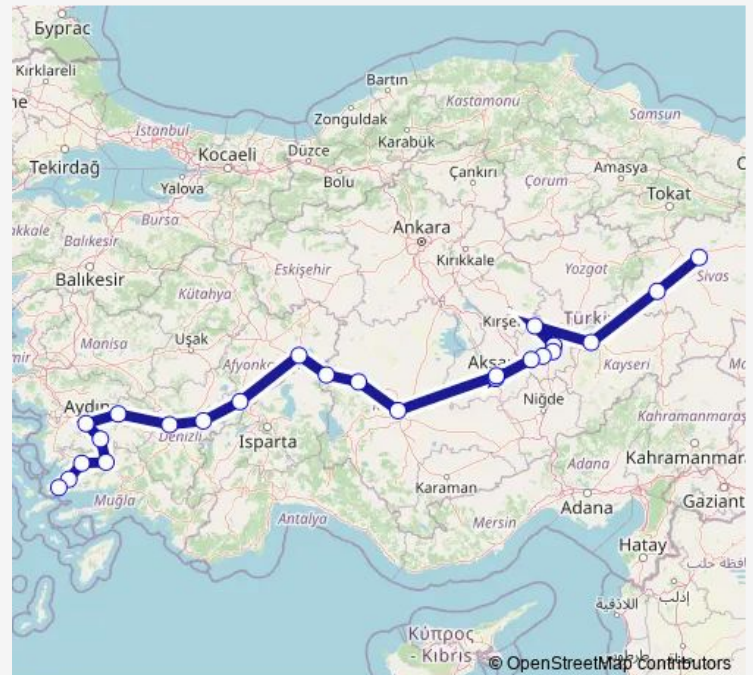

Saturday 12:30

Sunday 12:30

Route info

Direction: Sivas

Stops: 24

Trip Duration: 18 hour 35 min

Milas, Milas bus station

Güvercinlik, Güvercinlik bus station

Monday 12:00

Tuesday 12:00

Wednesday 12:00

Thursday 12:00

Friday 12:00

Saturday 12:00

Sunday 12:00

Route info