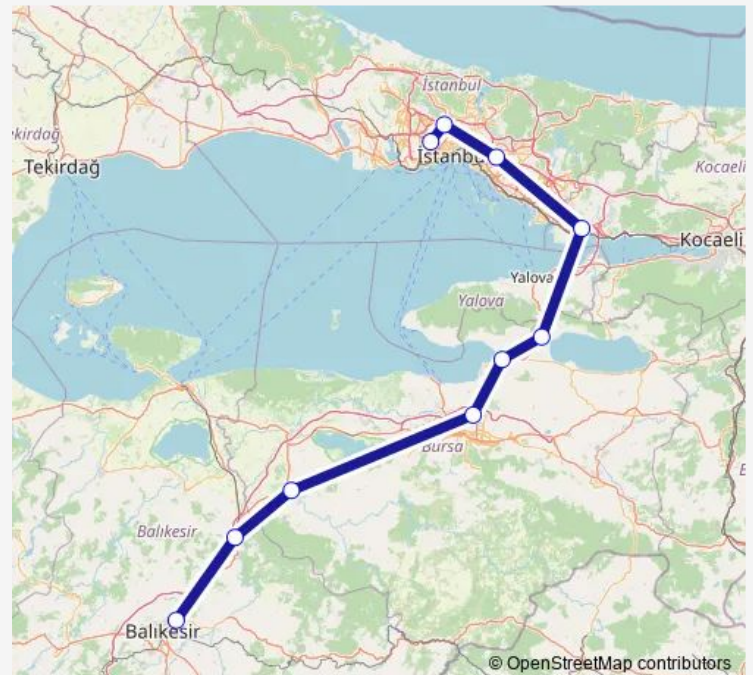

Balıkesir, Balıkesir bus station

Route schedule

Istanbul, Istanbul Esenler — Balıkesir, Balıkesir bus station

Monday 13:30

Tuesday 13:30

Wednesday 13:30

Thursday 13:30

Friday 13:30

Saturday 13:30

Sunday 13:30

Route info

Direction: Istanbul, Istanbul Esenler

Stops: 10

Trip Duration: 6 hour 0 min

FlixBus — Balıkesir - Istanbul

BusMaps