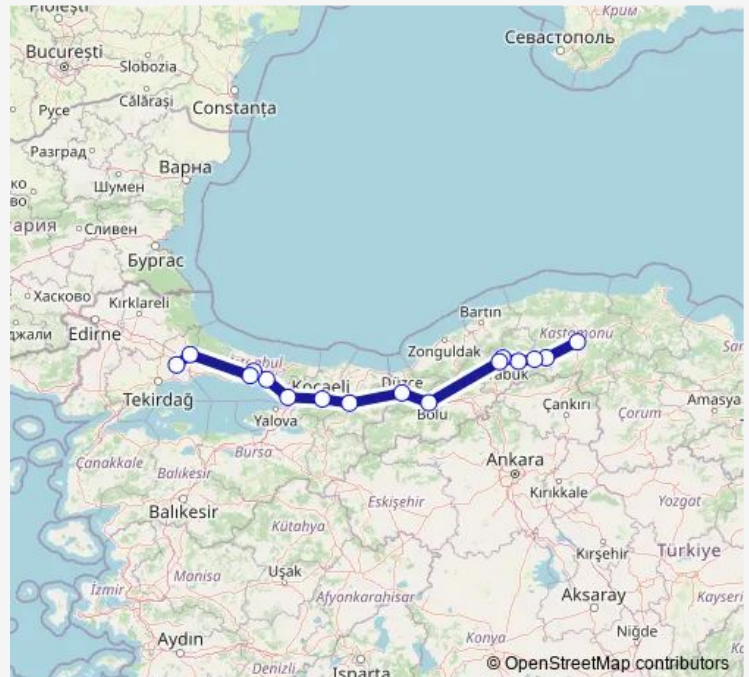

Monday 08:00

Tuesday 08:00

Wednesday 08:00

Thursday 08:00

Friday 08:00

Saturday 08:00

Sunday 08:00

Route info

Direction: Çorlu

Stops: 16

Trip Duration: 12 hour 10 min

FlixBus — Tekirdağ - Kastamonu

Direction

Kastamonu, Kastamonu bus station — Çorlu

16 stops

[Open route schedule](#)