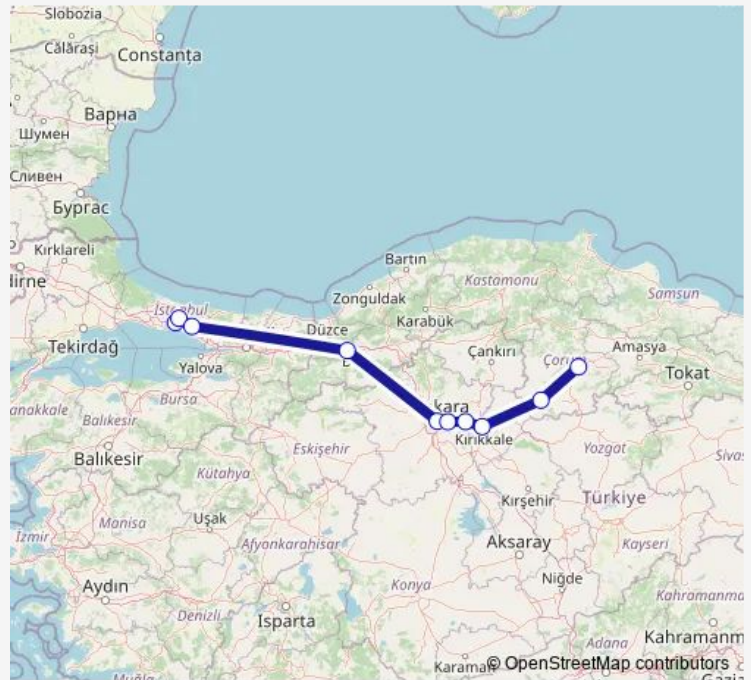

Direction

Gebze, Gebze bus station — Çorum, Çorum bus station

11 stops

[Open route schedule](#)

Gebze, Gebze bus station

Kocaeli, Kocaeli bus station

Sakarya

Kargalıyeniköy (Taytem), Taytem rest station

Bolu, Bolu bus station

Ankara, Ankara bus station

Kayaş, Kayaş Çalışkan

Elmadağ, Elmadağ bus station

Kırıkkale, Kırıkkale bus station

Sungurlu, Sungurlu bus station

Çorum, Çorum bus station

Route schedule

Gebze, Gebze bus station — Çorum, Çorum bus station

Monday 09:00

Tuesday 09:00

Wednesday 09:00

Thursday 09:00

Friday 09:00

Saturday 09:00

Sunday 09:00

Route info

Direction: Gebze, Gebze bus station

Stops: 11

Trip Duration: 9 hour 15 min