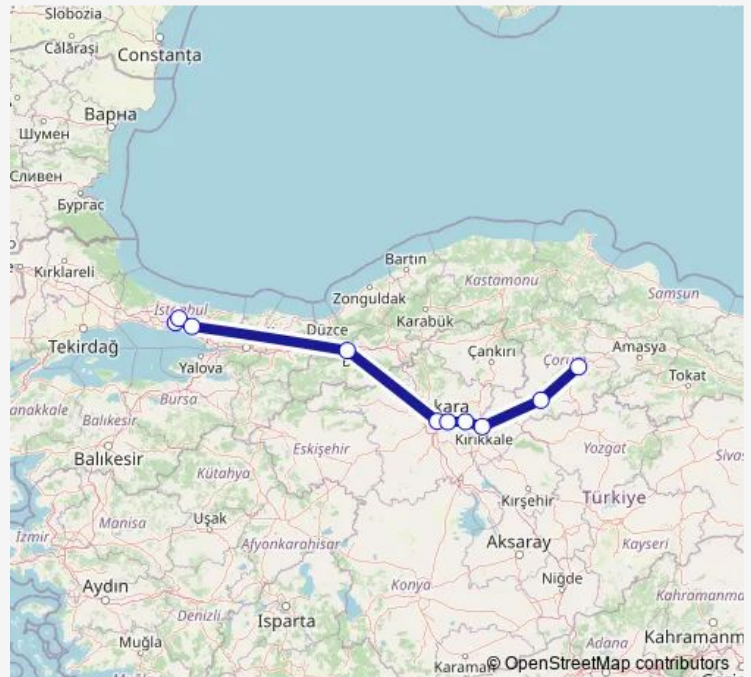

Bus Flixbus Çorum - Ankara - Istanbul

[Go to website](#)

Direction

Gebze, Gebze bus station — Çorum, Çorum bus station

11 stops

[Open route schedule](#)

Gebze, Gebze bus station

Kocaeli, Kocaeli bus station

Sakarya

Kargalıyeniköy (Taytem), Taytem rest station

Bolu, Bolu bus station

Ankara, Ankara bus station

Kayaş, Kayaş Çalışkan

Elmadağ, Elmadağ bus station

Kırıkkale, Kırıkkale bus station

Sungurlu, Sungurlu bus station

Çorum, Çorum bus station

Route schedule

Gebze, Gebze bus station — Çorum, Çorum bus station

Monday 09:00

Tuesday 09:00

Wednesday 09:00

Thursday 09:00

Friday 09:00

Saturday 09:00

Sunday 09:00

Route info

Direction: Gebze, Gebze bus station

Stops: 11

Trip Duration: 9 hour 15 min

Flixbus — Çorum - Ankara - Istanbul