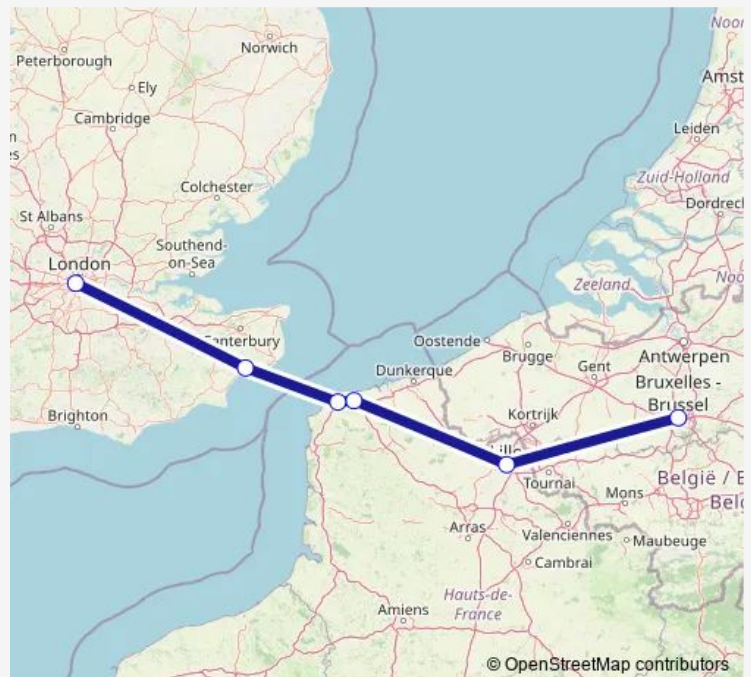

Bus FlixBus Brussels- Lille - London

[Go to website](#)

Direction

Brussels, Brussels-North station — London, London Victoria Coach Station

6 stops

[Open route schedule](#)

Brussels, Brussels-North station

Lille

C4T (Pre UK Security Check)

Cafo (Terminal Calais-Folkestone)

Foca (Terminal Folkestone-Calais)

London, London Victoria Coach Station

Route schedule

Brussels, Brussels-North station — London, London Victoria Coach Station

Monday	06:15-08:00
Tuesday	—
Wednesday	—
Thursday	06:15-08:00
Friday	06:15-08:00
Saturday	06:15-08:00
Sunday	06:15-08:00

Route info

Direction: Brussels, Brussels-North station

Stops: 6

Trip Duration: 7 hour 30 min

Friday 15:00-20:05

Saturday 15:00-20:05

Sunday 15:00-20:05

Route info

Direction: London, London Victoria Coach Station

Stops: 5

Trip Duration: 8 hour 15 min

Direction