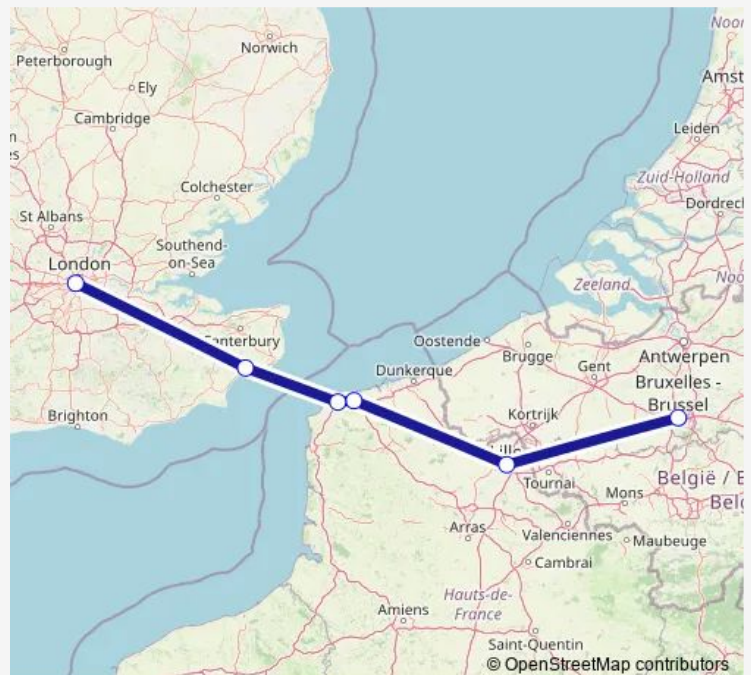

Bus Flixbus Brussels- Lille - London

[Go to website](#)

Direction

Brussels, Brussels-North station — London, London Victoria Coach Station

6 stops

[Open route schedule](#)

Brussels, Brussels-North station

Lille

C4T (Pre UK Security Check)

Cafo (Terminal Calais-Folkestone)

Foca (Terminal Folkestone-Calais)

London, London Victoria Coach Station

Route schedule

Brussels, Brussels-North station — London, London Victoria Coach Station

Monday	06:15-08:00
Tuesday	—
Wednesday	—
Thursday	06:15-08:00
Friday	06:15-08:00
Saturday	06:15-08:00
Sunday	06:15-08:00

Route info

Direction: Brussels, Brussels-North station

Stops: 6

Trip Duration: 7 hour 30 min

Thursday 15:00-19:20

Friday 15:00-19:20

Saturday 15:00-19:20

Sunday 15:00-19:20

Route info

Direction: London, London Victoria Coach Station

Stops: 5

Trip Duration: 8 hour 15 min