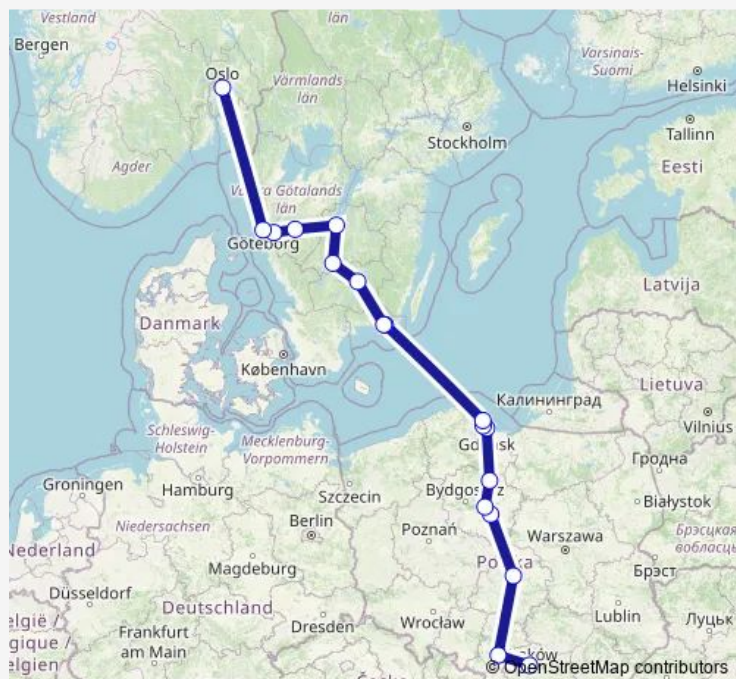

Sopot bstn

Gdansk bstn

Grudziadz bstn

Torun bstn

Ciechocinek bstn

Lodz Fabryczna

Katowice Sadowa

Krakow GI

Route schedule

Oslo Bussterminal — Krakow GI

Monday 08:45

Tuesday 08:45

Wednesday 08:45

Thursday 08:45

Friday 07:15-08:45

Saturday 08:45

Sunday 08:45

Route info

Direction: Oslo Bussterminal

Stops: 18

Trip Duration: 33 hour 25 min

Direction

Krakov GI — Oslo Bussterminal

18 stops

Thursday 08:25

Friday 06:55-08:25

Saturday 06:55-08:25

Sunday 06:55

Route info

Direction: Krakow GI

Stops: 18

Trip Duration: 35 hour 30 min