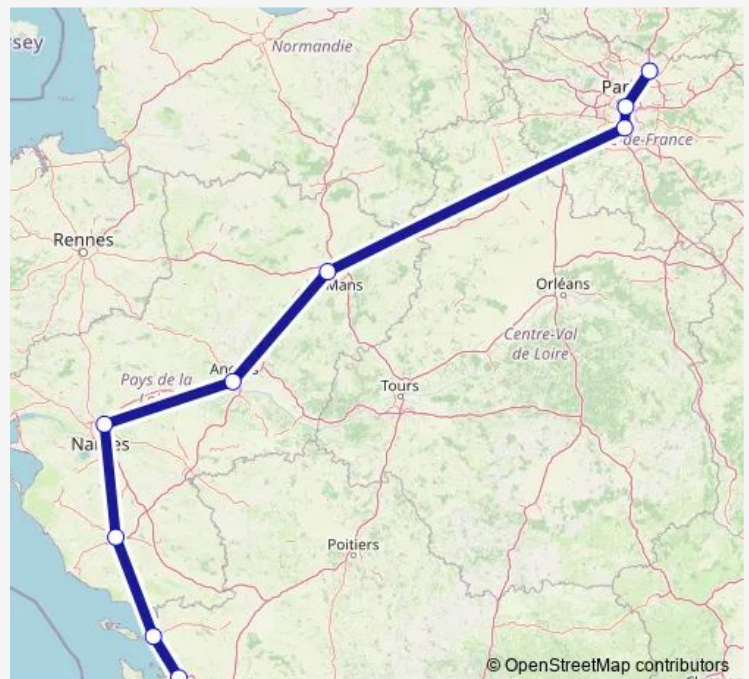

La Roche sur Yon

Nantes, Nantes Haluchère

Angers

Le Mans

Paris Orly Airport, Paris - Orly Airport

Paris, Paris (Bercy Seine)

Paris CDG Airport

Route schedule

Rochefort — Paris CDG Airport

Monday 05:00-23:35

Tuesday 05:00-04:25

Wednesday —

Thursday —

Friday 20:10-23:35

Saturday 05:00-23:35

Sunday 05:00-23:35

Route info

Direction: Rochefort

Stops: 9

Trip Duration: 9 hour 45 min

Direction

Paris CDG Airport — Rochefort

9 stops

[Open route schedule](#)

Paris CDG Airport

Paris, Paris (Bercy Seine)

Paris Orly Airport, Paris - Orly Airport

Le Mans

Angers

Nantes, Nantes Haluchère

La Roche sur Yon

La Rochelle