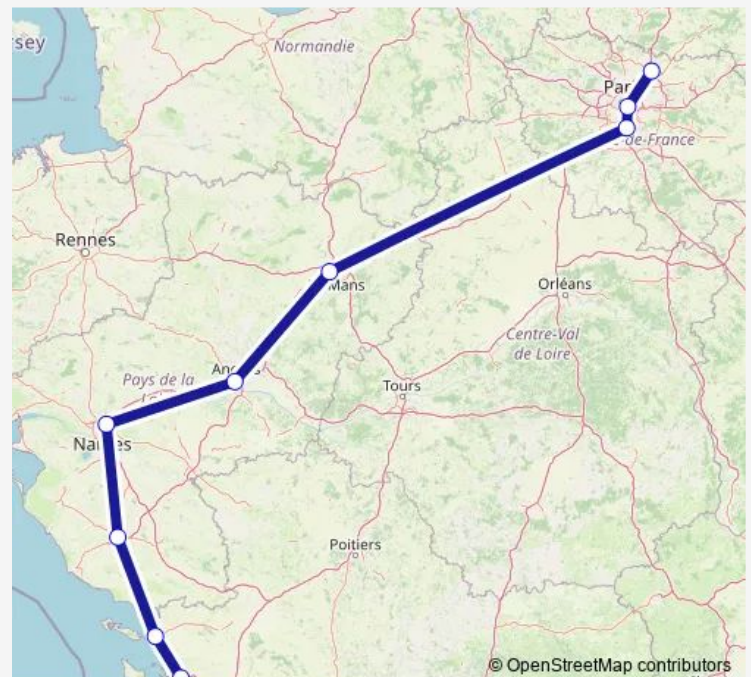

Angers

Le Mans

Paris Orly Airport, Paris - Orly Airport

Paris, Paris (Bercy Seine)

Paris CDG Airport

### Route schedule

Rochefort — Paris CDG Airport

Monday 05:00-23:35

Tuesday 05:00-04:25

Wednesday —

Thursday —

Friday 20:10-23:35

Saturday 05:00-23:35

### Route info

Direction: Rochefort

Stops: 9

Trip Duration: 9 hour 45 min

Flixbus — Paris (CDG-PQB-ORY) - Nantes - La Rochelle

Angers

Nantes, Nantes Haluchère

La Roche sur Yon

La Rochelle

Rochefort