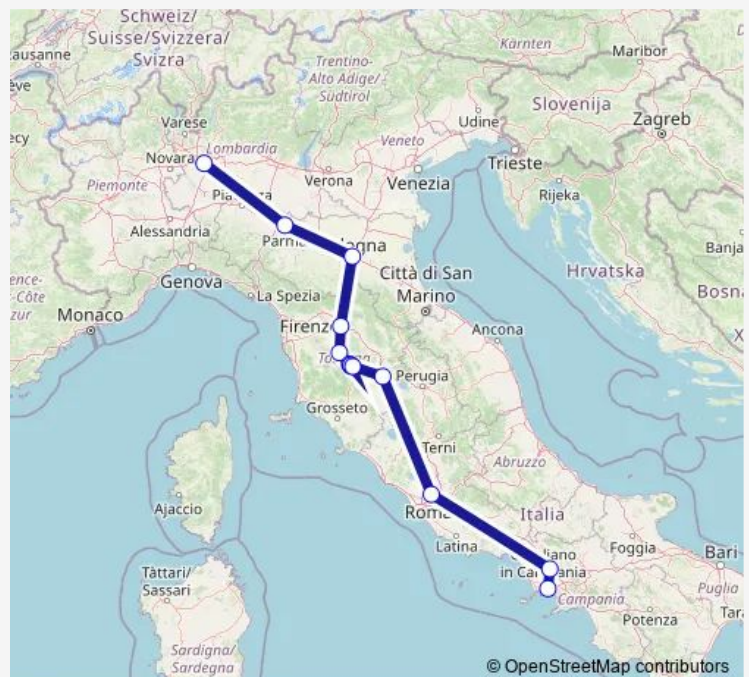

Bus FlixBus Naples - Milan

[Go to website](#)

Direction

Naples, Naples (Metropark Centrale) — Milan, Milan (Lampugnano bus station)

13 stops

[Open route schedule](#)

Naples, Naples (Metropark Centrale)

Caserta, Caserta - Casagiove

Rome, Rome Tiburtina Bus station

Bettolle

Siena, Siena (viale Toselli)

Siena, Siena (Stazione Fs)

Siena, Siena (piazza Gramsci)

Siena, Siena (Stellino)

Poggibonsi

Florence, Florence (Villa Costanza Tram T1)

Bologna, Bologna (central bus station)

Parma, Parma (Park Scambiatore)

Milan, Milan (Lampugnano bus station)

Route schedule

Naples, Naples (Metropark Centrale) — Milan, Milan (Lampugnano bus station)

Monday	—
Tuesday	—
Wednesday	—
Thursday	—
Friday	08:00-14:30
Saturday	08:00-14:30
Sunday	08:00-14:30

Route info

Direction: Naples, Naples (Metropark Centrale)

Stops: 13

Trip Duration: 12 hour 25 min

Direction

Milan, Milan (Lampugnano bus station) — Naples, Naples (Metropark Centrale)

13 stops

[Open route schedule](#)