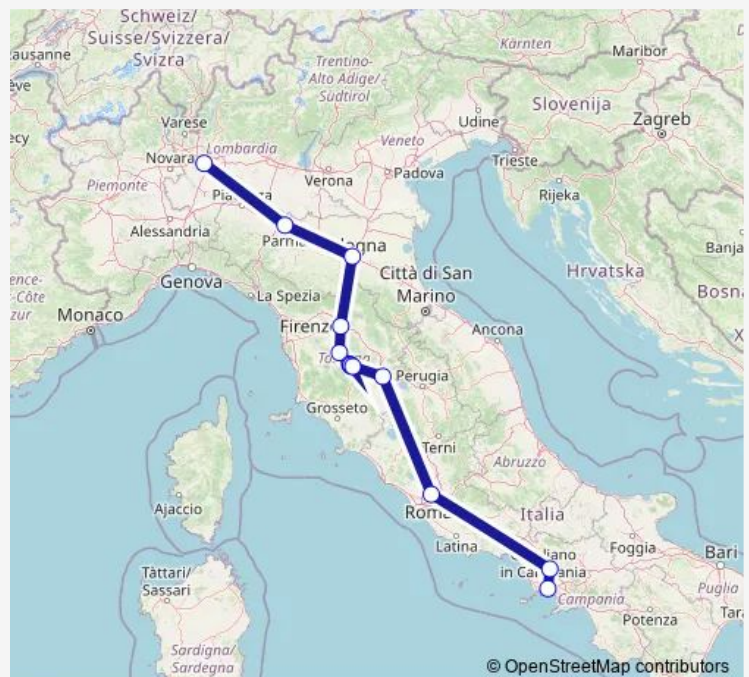

Bus Flixbus Naples - Milan

[Go to website](#)

Direction

Naples, Naples (Metropark Centrale) — Milan, Milan (Lampugnano bus station)

13 stops

[Open route schedule](#)

Naples, Naples (Metropark Centrale)

Caserta, Caserta - Casagiove

Rome, Rome Tiburtina Bus station

Bettolle

Siena, Siena (viale Toselli)

Siena, Siena (Stazione Fs)

Siena, Siena (piazza Gramsci)

Siena, Siena (Stellino)

Poggibonsi

Florence, Florence (Villa Costanza Tram T1)

Bologna, Bologna (central bus station)

Parma, Parma (Park Scambiatore)

Milan, Milan (Lampugnano bus station)

Route schedule

Naples, Naples (Metropark Centrale) — Milan, Milan (Lampugnano bus station)

Monday	—
Tuesday	—
Wednesday	—
Thursday	—
Friday	08:00-15:05
Saturday	08:00-15:05
Sunday	08:00-15:05

Route info

Direction: Naples, Naples (Metropark Centrale)

Stops: 13

Trip Duration: 12 hour 25 min

Direction

Milan, Milan (Lampugnano bus station) — Naples, Naples (Metropark Centrale)

13 stops

[Open route schedule](#)