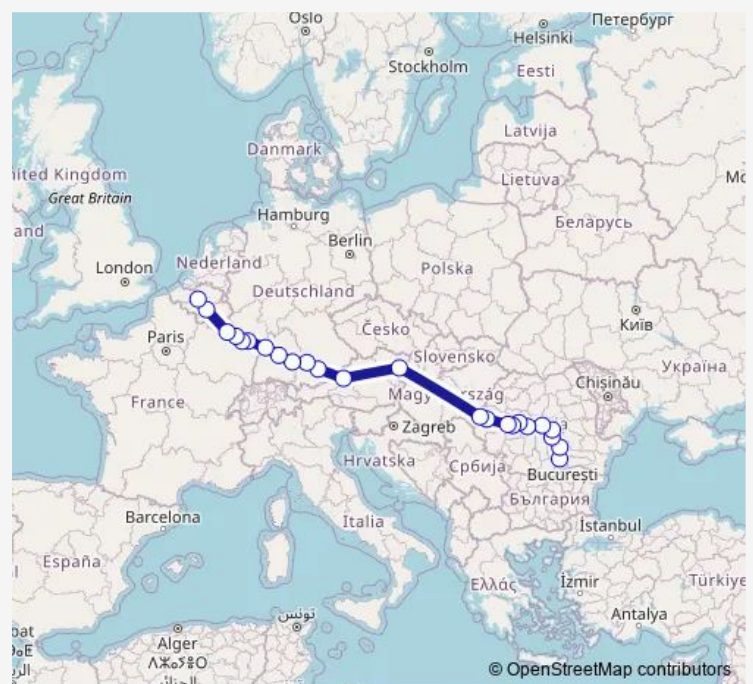

Namur

Luxembourg, Luxembourg, P+R Bouillon

Merzig

Saarbrücken

Zweibrücken

Karlsruhe

Stuttgart, Stuttgart Airport

Ulm

Augsburg

Munich, Munich central bus station

Salzburg, Salzburg South

Vienna, Vienna Erdberg (Vib)

Arad, Arad (Autogara Pletl)

Lipova, Lipova (Pensiunea Mara)

Deva

Orătie, Orătie (Zona Micro 2)

Saturday

—

Sunday

06:00-18:15

Route info

Direction: Brussels, Brussels-North station

Stops: 24

Trip Duration: 37 hour 15 min

FlixBus — Bucharest - Munich - Brussels

Sinaia, Sinaia (Gara)

Ploieti

Bucharest, Bucharest Autogara Militari

Direction

Bucharest, Bucharest Autogara Militari — Brussels, Brussels-North station

24 stops

[Open route schedule](#)