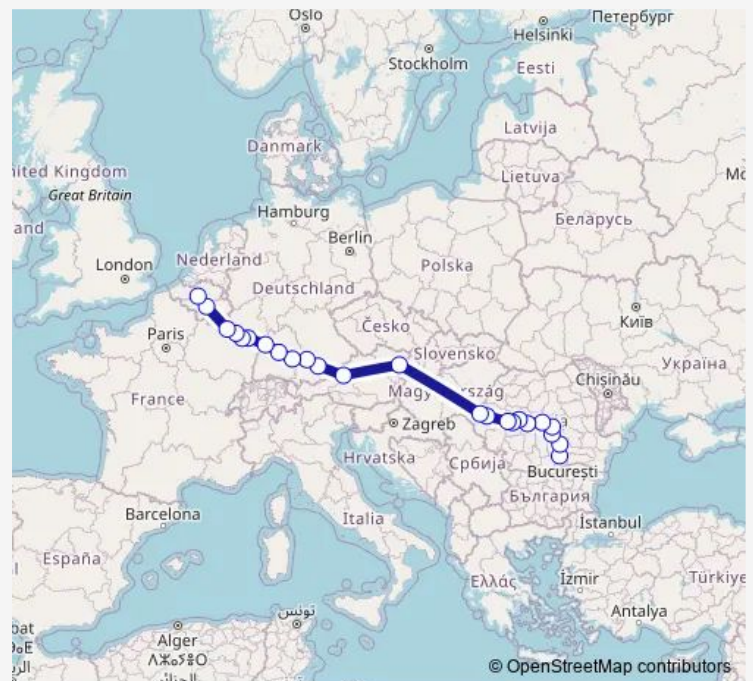

Saarbrücken

Zweibrücken

Karlsruhe

Stuttgart, Stuttgart Airport

Ulm

Augsburg

Munich, Munich central bus station

Salzburg, Salzburg South

Vienna, Vienna Erdberg (Vib)

Arad, Arad (Autogara Pletl)

Lipova, Lipova (Pensiunea Mara)

Deva

Orătie, Orătie (Zona Micro 2)

Sebe, Sebes

Sibiu

Făgăra

### Route info

Direction: Brussels, Brussels-North station

Stops: 24

Trip Duration: 37 hour 15 min

Flixbus — Bucharest - Munich - Brussels

Sinaia, Sinaia (Gara)

Ploieti

Bucharest, Bucharest Autogara Militari