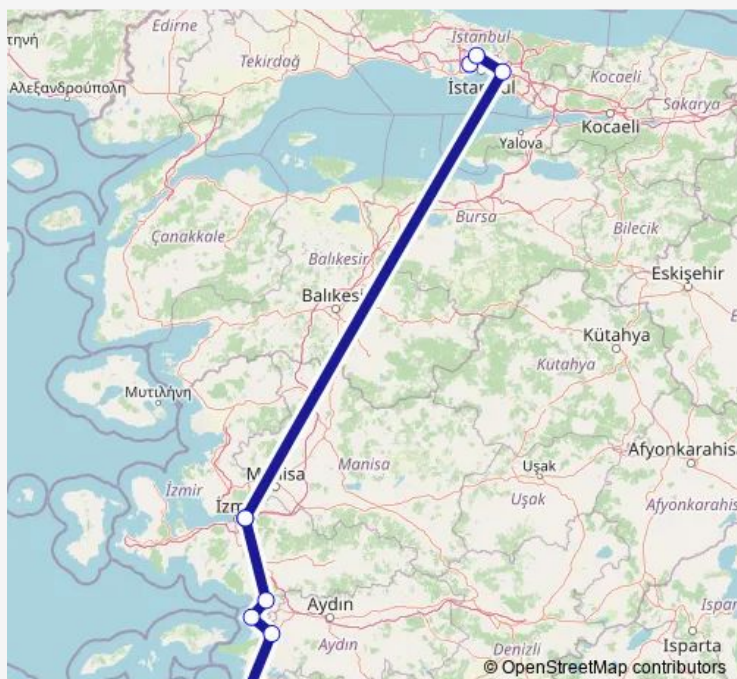

### Route schedule

Istanbul, Istanbul Esenler — Didim, Didim bus station

Monday 19:00

Tuesday 19:00

Wednesday 19:00

Thursday 19:00

Friday 19:00

Saturday 19:00

### Route info

Direction: Istanbul, Istanbul Esenler

Stops: 10

Trip Duration: 10 hour 30 min

## Route info

Direction: Istanbul, Istanbul Esenler

Stops: 12

Trip Duration: 11 hour 10 min