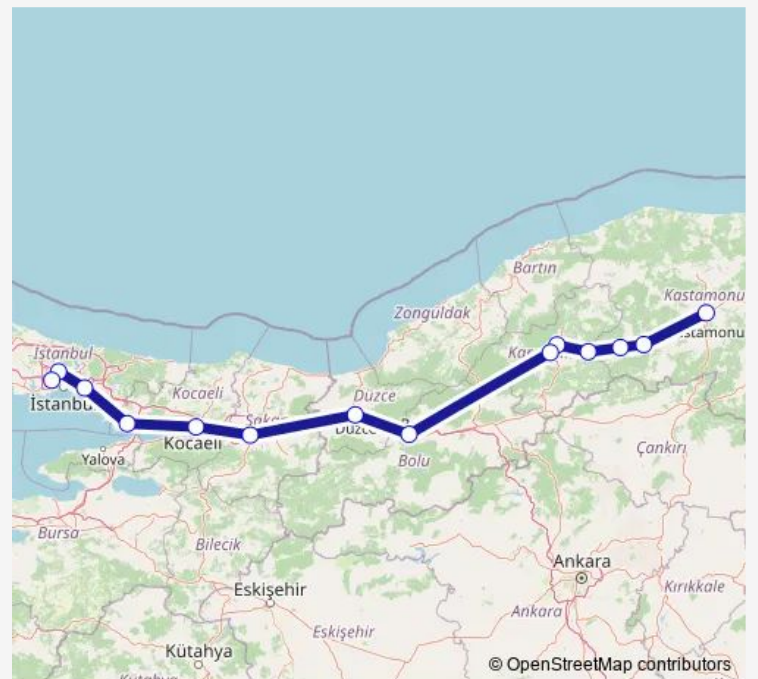

Safranbolu, Safranbolu bus station

Karabük, Karabuk bus station

Bolu, Bolu bus station

Düzce, Düzce bus station

Sakarya

Kocaeli, Kocaeli bus station

Gebze, Gebze bus station

Istanbul, Istanbul Dudullu bus station

Istanbul, Istanbul Alibeykoy

Istanbul, Istanbul Esenler

Route schedule

Kastamonu, Kastamonu bus station — Istanbul, Istanbul Esenler

Monday	09:00
Tuesday	09:00
Wednesday	09:00
Thursday	09:00
Friday	09:00
Saturday	09:00
Sunday	09:00

Route info

Direction: Kastamonu, Kastamonu bus station

Stops: 14

Trip Duration: 9 hour 25 min

Direction

Istanbul, Istanbul Esenler — Kastamonu, Kastamonu bus station

13 stops

[Open route schedule](#)

Tuesday 08:00

Wednesday 08:00

Thursday 08:00

Friday 08:00

Saturday 08:00

Sunday 08:00

Route info

Direction: Istanbul, Istanbul Esenler