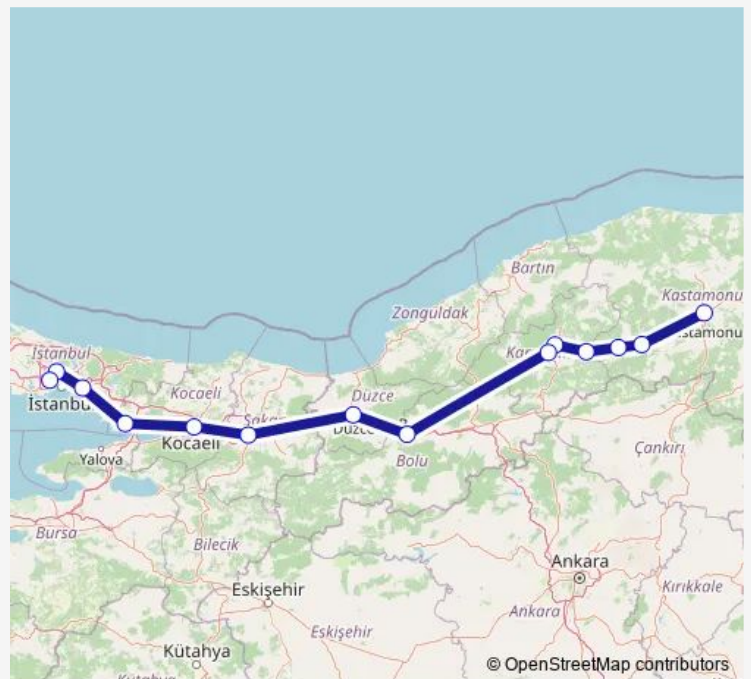

### Route schedule

Kastamonu, Kastamonu bus station — Istanbul, Istanbul Esenler

Monday	09:00
Tuesday	09:00
Wednesday	09:00
Thursday	09:00
Friday	09:00
Saturday	09:00
Sunday	09:00

### Route info

Direction: Kastamonu, Kastamonu bus station

Stops: 14

Trip Duration: 9 hour 25 min