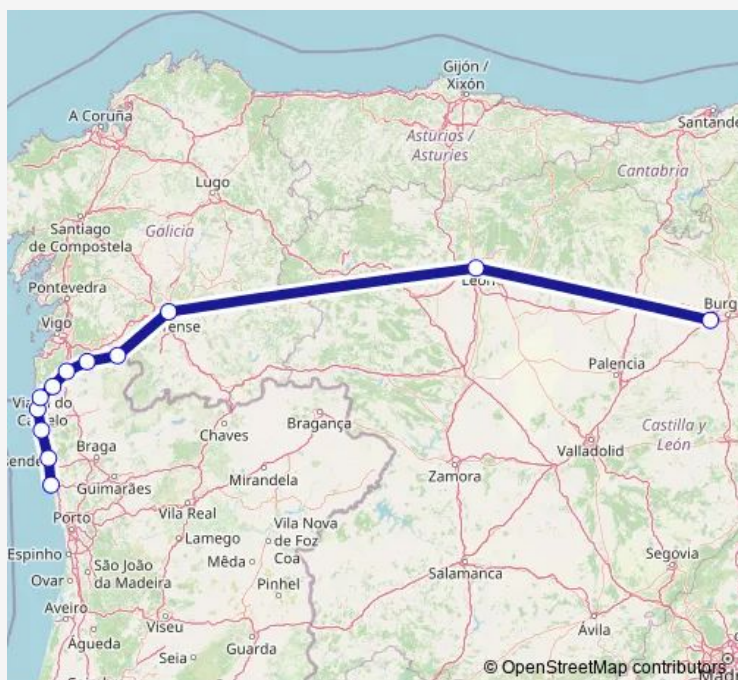

Direction

Póvoa do Varzim, Povia do Varzim (Bus Station) —
Buniel, International Interconnection Hub

12 stops

[Open route schedule](#)

Póvoa do Varzim, Povia do Varzim (Bus Station)

Esposende, Esposende (Bus Station)

Viana do Castelo, Viana do Castelo (Bus Station)

Vila Praia de Âncora, V. Praia Ancora

Caminha

Vila Nova de Cerveira, V. N. Cerveira (Bus Station)

Valença do Minho

Monção, Monção (Bus Station)

Melgaço, Melgaço (Bus Station)

Ourense

Leon

Buniel, International Interconnection Hub

Route schedule

Póvoa do Varzim, Povia do Varzim (Bus Station) —
Buniel, International Interconnection Hub

Monday	—
Tuesday	—
Wednesday	—
Thursday	—
Friday	—
Saturday	07:25-15:35
Sunday	—

Route info

Direction: Póvoa do Varzim, Povia do Varzim (Bus Station)

Stops: 12

Trip Duration: 10 hour 10 min

Direction

Buniel, International Interconnection Hub — Póvoa do Varzim, Povia do Varzim (Bus Station)