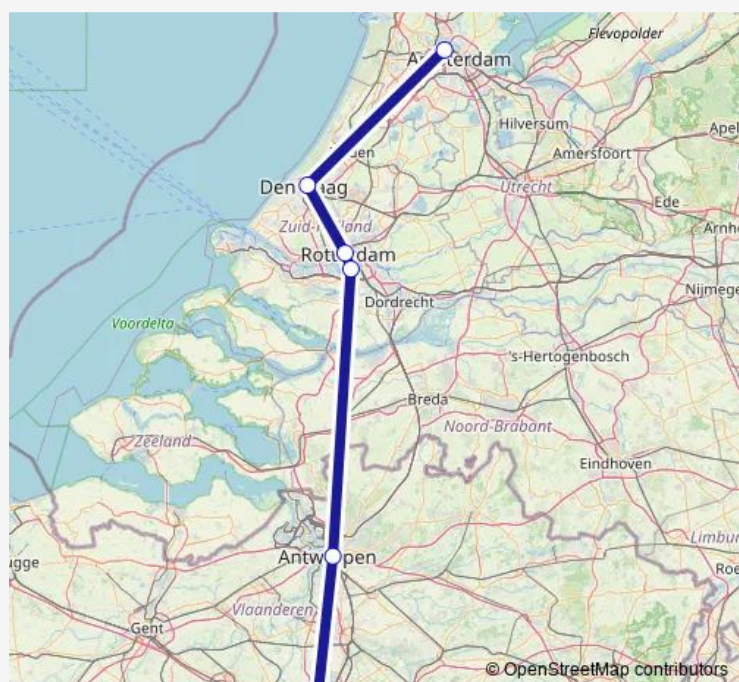

Antwerp

Rotterdam, Rotterdam Cs

Delft

The Hague

Amsterdam, Amsterdam Sloterdijk

**Route schedule**

Brussels, Brussels-North station — Amsterdam, Amsterdam Sloterdijk

Monday 07:15-10:30

Tuesday —

Wednesday —

Thursday —

Friday 07:15-10:30

Saturday 05:45-10:30

Sunday 07:15-18:10

**Route info**

Direction: Brussels, Brussels-North station

Stops: 6

Trip Duration: 4 hour 25 min

Flixbus — Amsterdam - The Hague - Brussels

## Direction

Brussels, Brussels-North station — The Hague

5 stops

[Open route schedule](#)

Brussels, Brussels-North station

Antwerp

Rotterdam, Rotterdam Zuidplein

Rotterdam, Rotterdam Cs