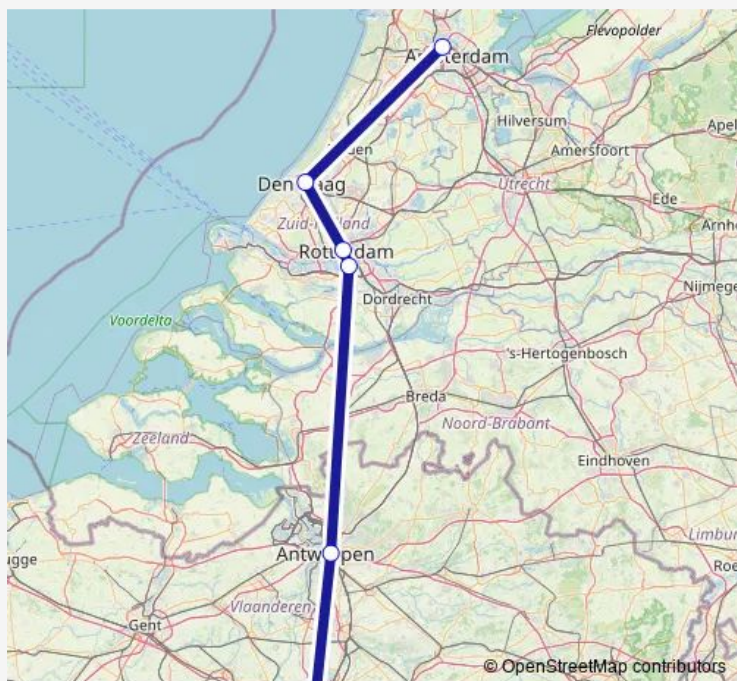

Bus FlixBus Amsterdam - The Hague - Brussels

[Go to website](#)

Direction

Brussels, Brussels-North station — Amsterdam, Amsterdam Sloterdijk

6 stops

[Open route schedule](#)

Brussels, Brussels-North station

Antwerp

Rotterdam, Rotterdam Cs

Delft

The Hague

Amsterdam, Amsterdam Sloterdijk

Route schedule

Brussels, Brussels-North station — Amsterdam, Amsterdam Sloterdijk

Monday	07:15-10:30
Tuesday	—
Wednesday	—
Thursday	—
Friday	07:15-10:30
Saturday	08:30-10:30
Sunday	07:15-18:10

Route info

Direction: Brussels, Brussels-North station

Stops: 6

Trip Duration: 4 hour 25 min

Direction

Brussels, Brussels-North station — The Hague

5 stops

[Open route schedule](#)

Route info

Direction: Brussels, Brussels-North station

Stops: 5

Trip Duration: 3 hour 25 min

Direction

Amsterdam, Amsterdam Sloterdijk — Brussels, Brussels-North station

6 stops

[Open route schedule](#)