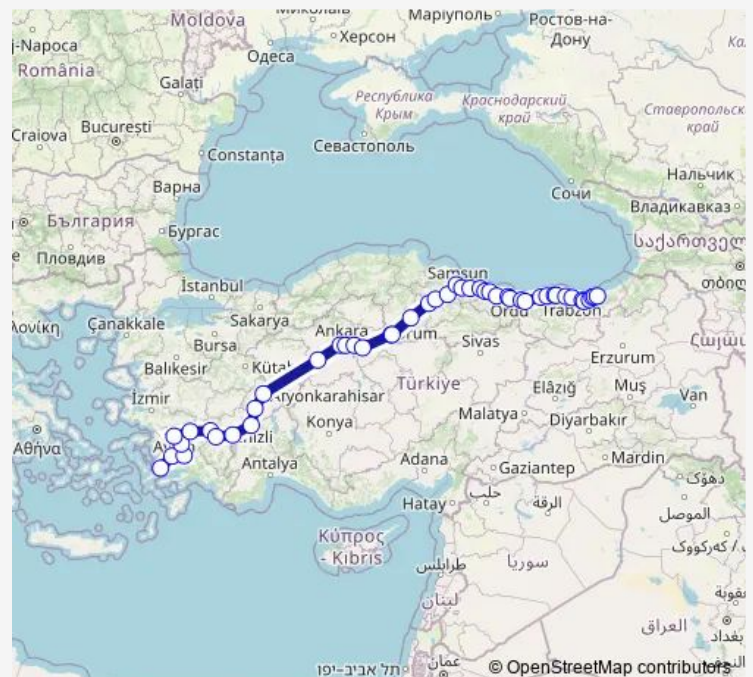

Direction

Bodrum — Rize

46 stops

[Open route schedule](#)

Bodrum

Milas, Milas bus station

Yatağan

Çine, Çine bus station

Aydın, Aydın bus station

Nazilli, Nazilli bus station

Sarayköy, Sarayköy bus station

Denizli, Denizli bus station

Ender rest station

Dinar, Dinar bus station

Sandıklı, Sandıklı bus station

Afyon, Afyon bus station

Polatlı, Polatlı bus station

Ankara, Ankara bus station

Kayaş, Kayaş Çalışkan

Elmadağ, Elmadağ bus station

Kırıkkale, Kırıkkale bus station

Sungurlu, Baktat - Egemen

Sungurlu, Sungurlu bus station

Çorum, Çorum bus station

Merzifon, Merzifon bus station

Route schedule

Bodrum — Rize

Monday 12:15-11:00

Tuesday 12:15-11:00

Wednesday 12:15-11:00

Thursday 12:15-11:00

Friday 12:15-11:00

Saturday 12:15-11:00

Sunday 12:15-11:00

Route info

Direction: Bodrum

Stops: 46

Trip Duration: 26 hour 0 min