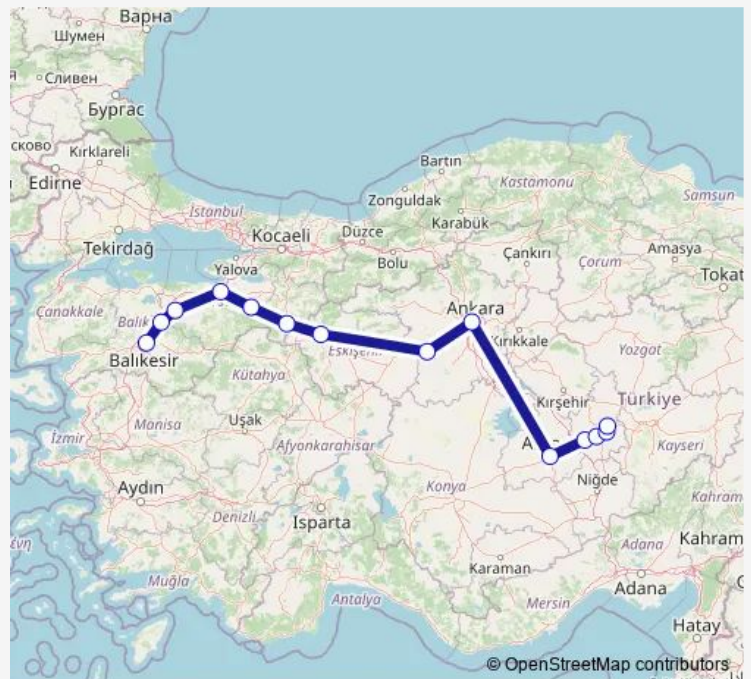

Thursday 04:00-07:00

Friday 04:00-07:00

Saturday 04:00-07:00

Sunday 04:00-07:00

Route info

Direction: Balıkesir, Balıkesir bus station

Stops: 14

Trip Duration: 12 hour 50 min