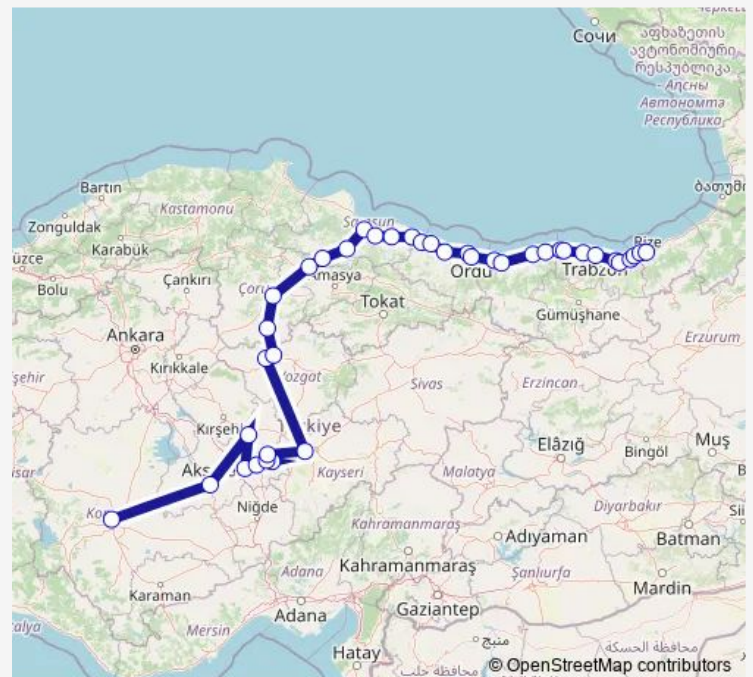

Saturday 12:30-15:30

Sunday 12:30-15:30

Route info

Direction: Rize

Stops: 39

Trip Duration: 19 hour 45 min

Çarşamba, Çarşamba bus station

Tekkeköy, Tekkeköy bus station

Samsun

Kavak, Kavak bus station

Havza, Havza bus station

Merzifon, Merzifon bus station

Çorum, Çorum bus station

Alaca, Alaca bus station

Yozgat, Coşkun Restaurant rest station

Yozgat