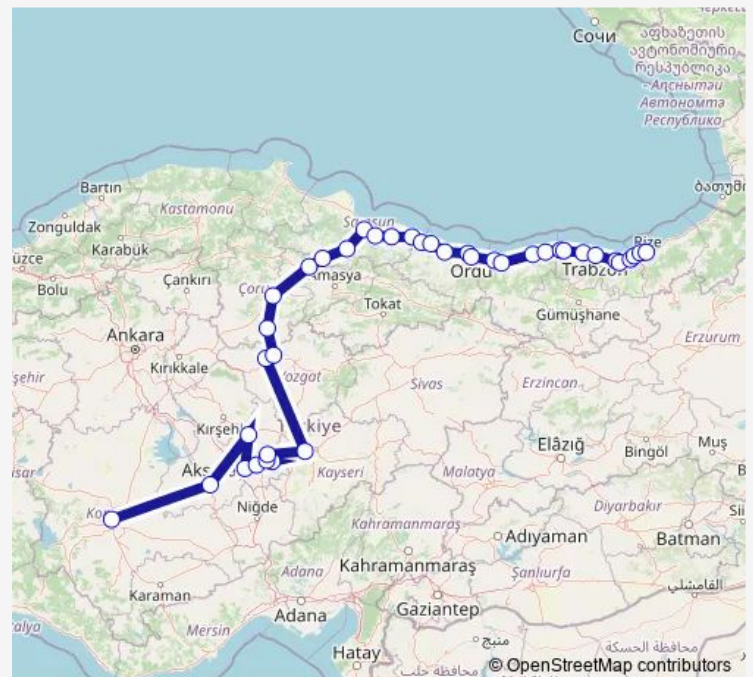

Saturday 12:30-12:45

Sunday 12:30-12:45

Route info

Direction: Rize

Stops: 39

Trip Duration: 19 hour 45 min

Çarşamba, Çarşamba bus station

Tekkeköy, Tekkeköy bus station

Samsun

Kavak, Kavak bus station

Havza, Havza bus station

Merzifon, Merzifon bus station

Çorum, Çorum bus station

Alaca, Alaca bus station

Yozgat, Coşkun Restaurant rest station

Yozgat