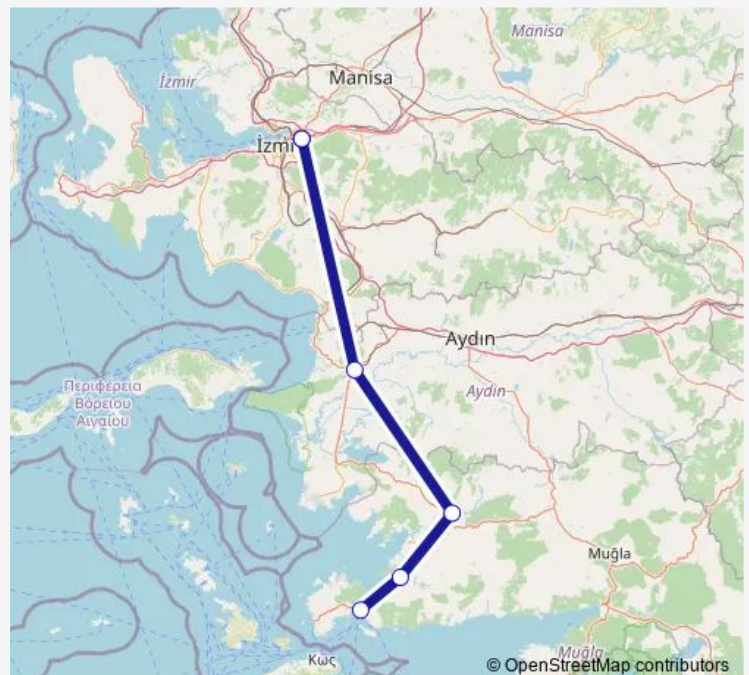

Wednesday 07:45-11:45

Thursday 07:45-11:45

Friday 07:45-11:45

Saturday 07:45-11:45

Sunday 07:45-11:45

Route info

Direction: İzmir, İzmir otopark tesis

Stops: 6

Trip Duration: 3 hour 30 min

Flixbus — Bodrum-Izmir

BusMaps

Direction

Bodrum — İzmir, İzmir bus station

5 stops

[Open route schedule](#)

Bodrum