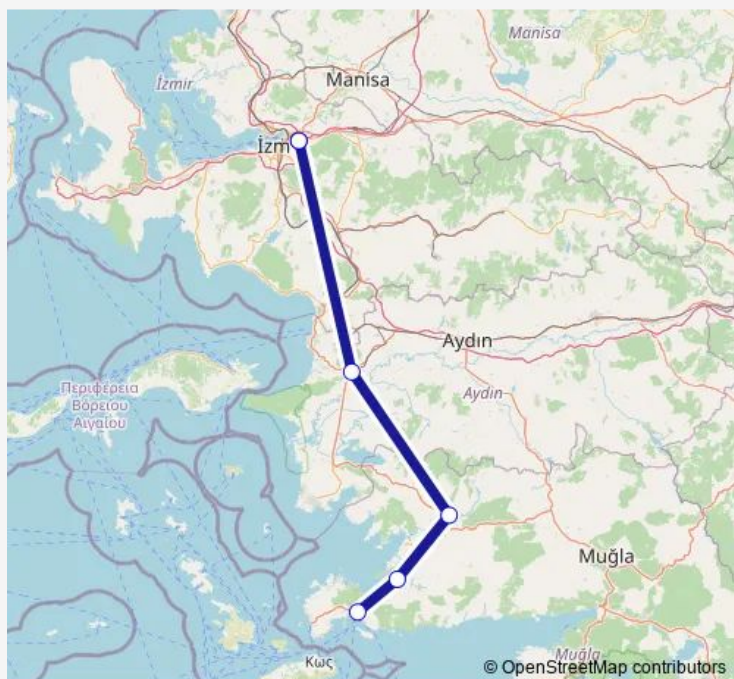

Direction

İzmir, İzmir otogar tesis — Bodrum

6 stops

[Open route schedule](#)

İzmir, İzmir otogar tesis

İzmir, İzmir bus station

Söke, Söke bus station

Milas, Milas bus station

Friday 07:45-11:45

Saturday 07:45-11:45

Sunday 07:45-11:45

Route info

Direction: İzmir, İzmir otogar tesis

Stops: 6

Trip Duration: 3 hour 30 min

Direction

Bodrum — İzmir, İzmir bus station

5 stops

[Open route schedule](#)

Bodrum

Milas, Milas bus station

Söke, Söke bus station

İzmir, İzmir otogar tesis

İzmir, İzmir bus station