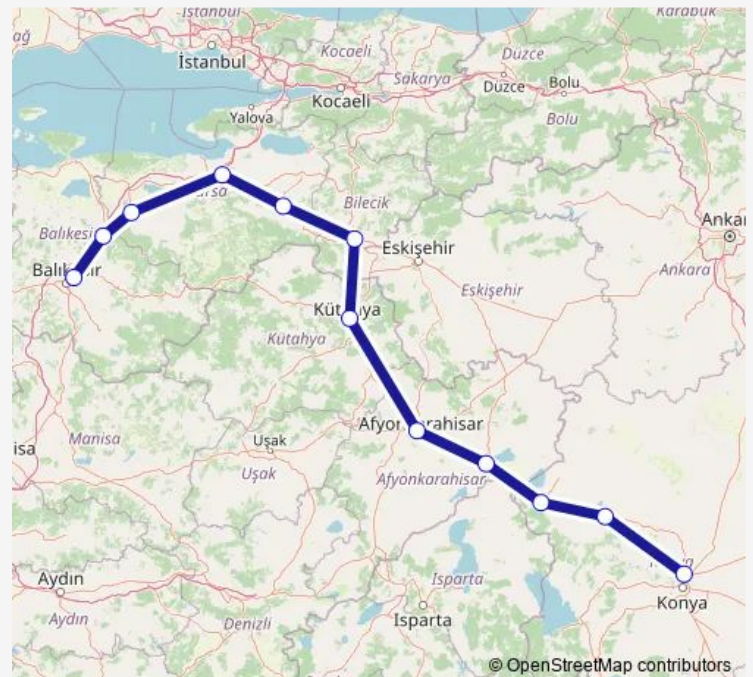

Afyon, Afyon bus station

Kütahya, Kütahya bus station

Bozüyük

İnegöl, Inegol bus station

Bursa, Bursa bus station

M.Kemal Paşa, M.Kemal Paşa bus station

Susurluk, Susurluk bus station

Balıkesir, Balıkesir bus station

Route schedule

Konya, Konya bus station — Balıkesir, Balıkesir bus station

Monday 06:00

Tuesday 06:00

Wednesday 06:00

Thursday 06:00

Friday 06:00

Saturday 06:00

Sunday 06:00

Route info

Direction: Konya, Konya bus station

Stops: 12

Trip Duration: 10 hour 5 min

Direction

Balıkesir, Balıkesir bus station — Konya, Konya bus station

12 stops