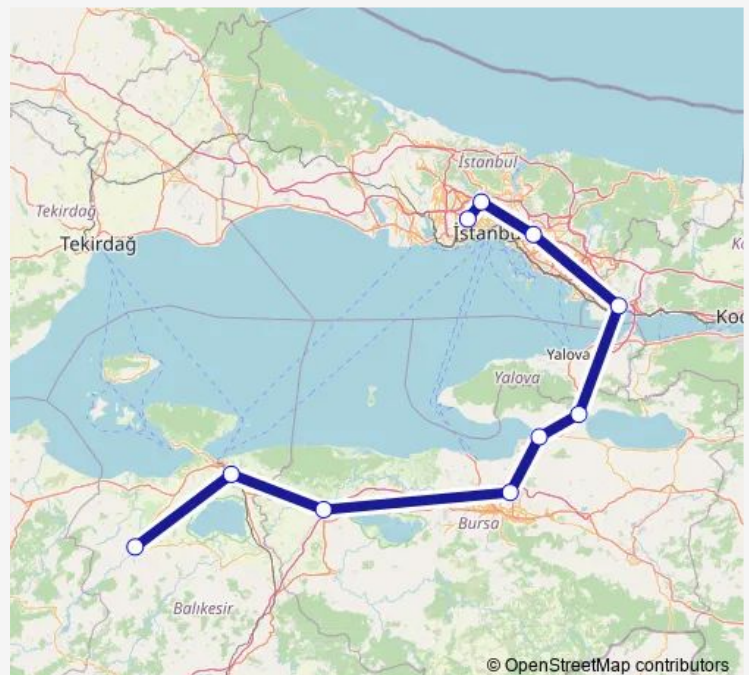

Istanbul, Istanbul Esenler — Gönen, Gönen bus station

Monday 06:30-16:30

Tuesday 06:30-16:30

Wednesday 06:30-16:30

Thursday 06:30-16:30

Friday 05:30-16:30

Saturday 05:30-16:30

Sunday 05:30-16:30

Route info

Direction: Istanbul, Istanbul Esenler

Stops: 10

Trip Duration: 6 hour 0 min

FlixBus — Gönen - Istanbul

BusMaps

Direction

Gönen, Gönen bus station — Istanbul, Istanbul Esenler

10 stops

[Open route schedule](#)

Gönen, Gönen bus station

Bandırma

Karacabey, Karacabey bus station

Bursa, Bursa bus station

Gemlik, Gemlik bus station

Orhangazi, Orhangazi bus station