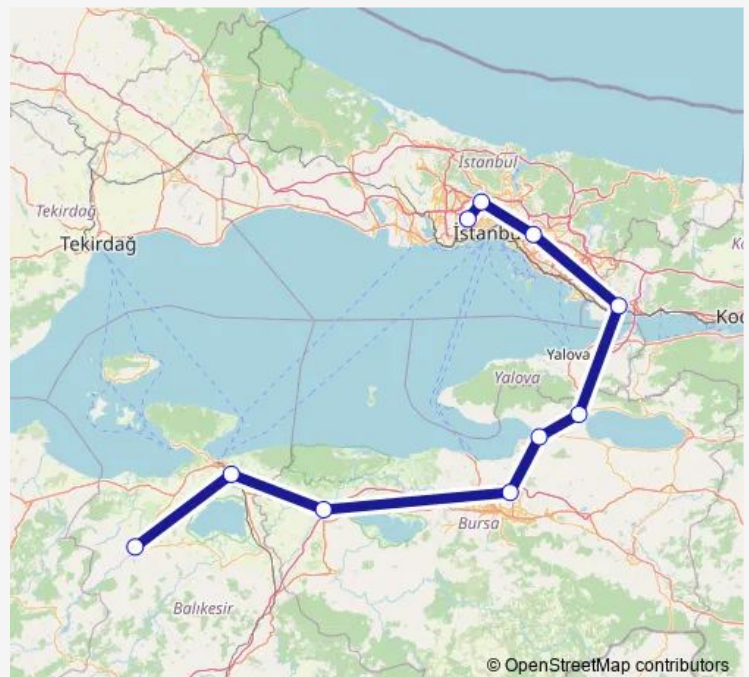

Gebze, Gebze bus station

Orhangazi, Orhangazi bus station

Gemlik, Gemlik bus station

Bursa, Bursa bus station

Karacabey, Karacabey bus station

Bandırma

Gönen, Gönen bus station

Route schedule

Istanbul, Istanbul Esenler — Gönen, Gönen bus station

Monday 06:30-16:30

Tuesday 06:30-16:30

Wednesday 06:30-16:30

Thursday 06:30-16:30

Friday 05:30-16:30

Saturday 05:30-16:30

Sunday 05:30-16:30

Route info

Direction: Istanbul, Istanbul Esenler

Stops: 10

Trip Duration: 6 hour 45 min

Flixbus — Gönen - Istanbul

Direction

Gönen, Gönen bus station — Istanbul, Istanbul Esenler

10 stops