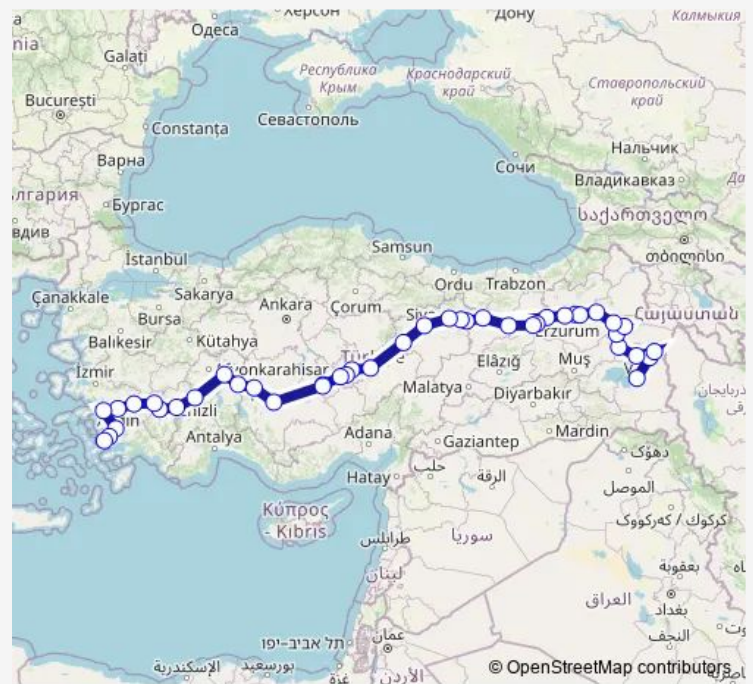

Saturday 08:00

Sunday 08:00

Route info

Direction: Van

Stops: 42

Trip Duration: 30 hour 50 min

Şarkışla, Şarkışla bus station

Kayseri, Kayseri bus station