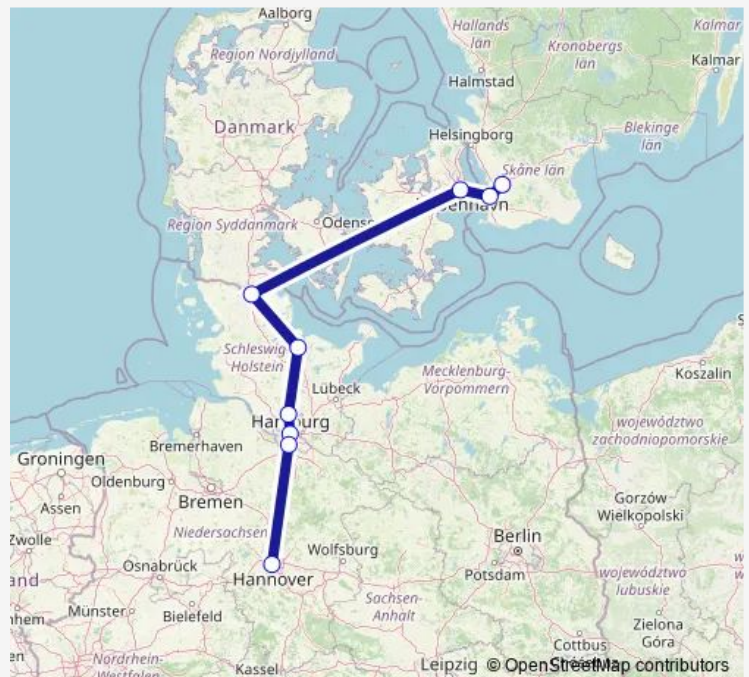

Express Bus Service Flixbus

[Go to website](#)

Direction

Hannover Hbf — Lund Centralstation

9 stops

[Open route schedule](#)

Hannover Hbf

Hamburg-Harburg

Hannover Hbf — Lund Centralstation

Monday —

Tuesday —

Wednesday —

Thursday 21:40

Friday 21:40

Saturday 21:40

Sunday 21:40

Route info

Direction: Hannover Hbf

Stops: 9

Trip Duration: 11 hour 45 min

Direction

Lund Centralstation — Hannover Hbf

9 stops

[Open route schedule](#)

Lund Centralstation

Malmö Centralstation

Köpenhamn Dybbölsbro busterm

Flensburg

Kiel hbf

Hamburg Airport

Hamburg ZOB/Bus-Port

Hamburg-Harburg