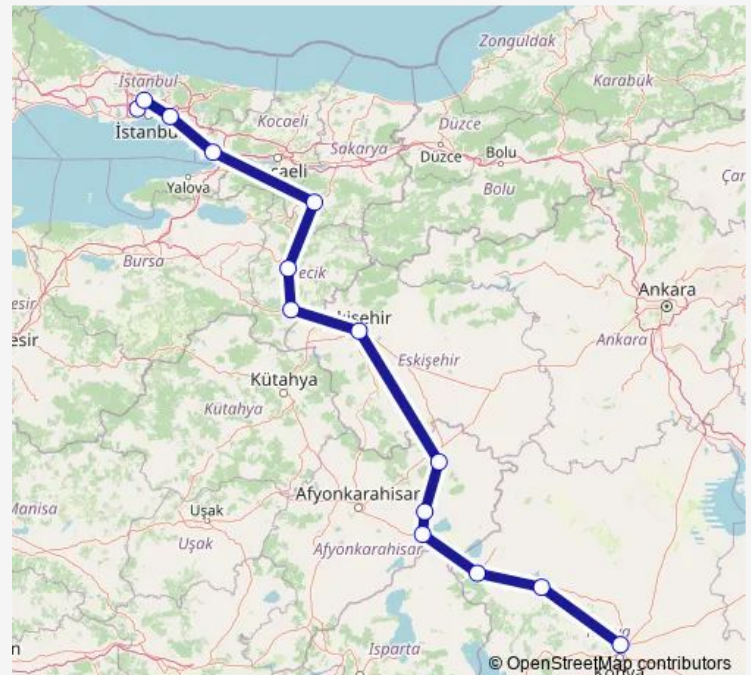

Bus FlixBus Istanbul-Konya

[Go to website](#)

Direction

Konya, Konya bus station — Istanbul, Istanbul Esenler

14 stops

[Open route schedule](#)

Konya, Konya bus station

Ilgın, Ilgın bus station

Akşehir

Çay, Çay bus station

Bolvadin, Bolvadin bus station

Emirdağ, Emirdağ bus station

Eskişehir, Eskişehir bus station

Bozüyük

Bilecik, Bilecik bus station

Sakarya, Pamukova Metin

Gebze, Gebze bus station

Istanbul, Istanbul Dudullu bus station

Istanbul, Istanbul Alibeykoy

Istanbul, Istanbul Esenler

Route schedule

Konya, Konya bus station — Istanbul, Istanbul Esenler

Monday 17:00

Tuesday 17:00

Wednesday 17:00

Thursday 17:00

Friday 17:00

Saturday 17:00

Sunday 17:00

Route info

Direction: Konya, Konya bus station

Stops: 14

Trip Duration: 11 hour 0 min

FlixBus — Istanbul-Konya