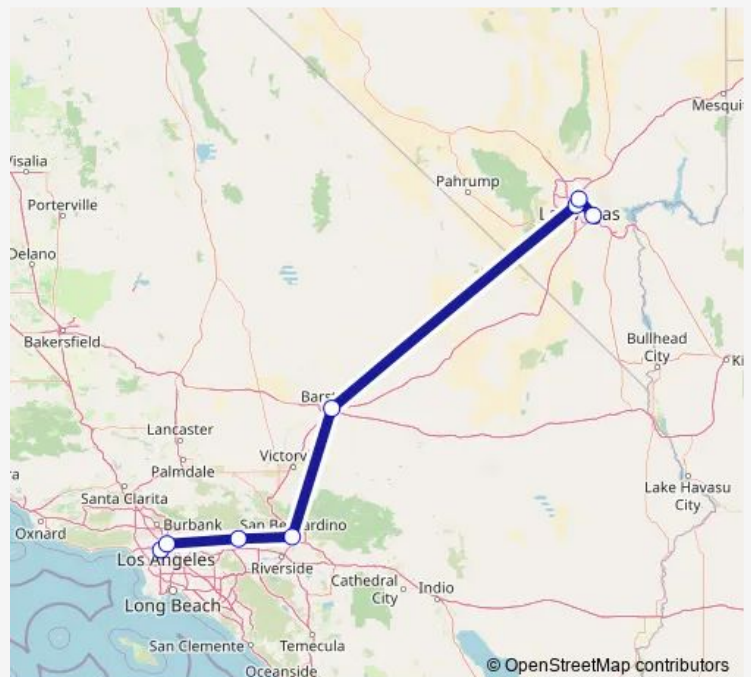

Montclair

Victorville

Barstow Station

Las Vegas Strip (Las Vegas Blvd)

Downtown Las Vegas (1st St)

Route schedule

Anaheim (Artic - Bay S2) — Downtown Las Vegas (1st St)

Monday 23:50

Tuesday 17:15-23:50

Wednesday 19:55

Thursday 01:15-23:50

Friday 19:55-23:50

Saturday —

Sunday 01:15-23:50

Route info

Direction: Anaheim (Artic - Bay S2)

Stops: 7

Trip Duration: 7 hour 5 min

FlixBus — Los Angeles - Las Vegas

BusMaps

Direction

Downtown LA (N Vignes St) — Henderson (Galleria at Sunset)

7 stops

[Open route schedule](#)

Downtown LA (N Vignes St)

Montclair

Victorville

Barstow Station

Las Vegas Strip (Las Vegas Blvd)

Downtown Las Vegas (1st St)

Henderson (Galleria at Sunset)

Route schedule