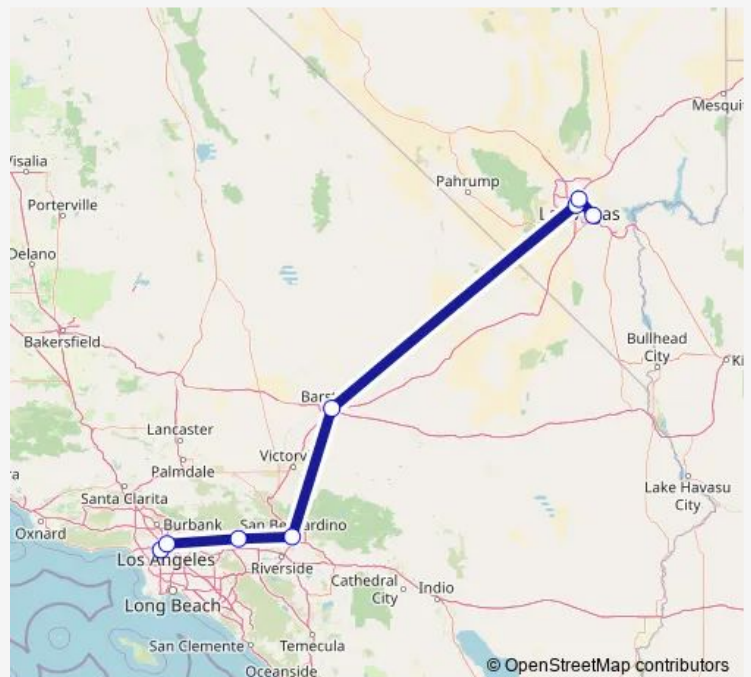

Montclair

Victorville

Barstow Station

Las Vegas Strip (Las Vegas Blvd)

Downtown Las Vegas (1st St)

Route schedule

Anaheim (Artic - Bay S2) — Downtown Las Vegas (1st St)

Monday 23:50

Tuesday 17:15-23:50

Wednesday 19:55

Thursday 01:15-23:50

Friday 19:55-23:50

Saturday —

Sunday 01:15-23:50

Route info

Direction: Anaheim (Artic - Bay S2)

Stops: 7

Trip Duration: 7 hour 5 min

Flixbus — Los Angeles - Las Vegas

Direction

Downtown LA (N Vignes St) — Henderson (Galleria at Sunset)

7 stops

[Open route schedule](#)

Downtown LA (N Vignes St)

Montclair

Victorville

Barstow Station

Las Vegas Strip (Las Vegas Blvd)

Downtown Las Vegas (1st St)

Henderson (Galleria at Sunset)

Route schedule

Downtown LA (N Vignes St) — Henderson (Galleria at Sunset)