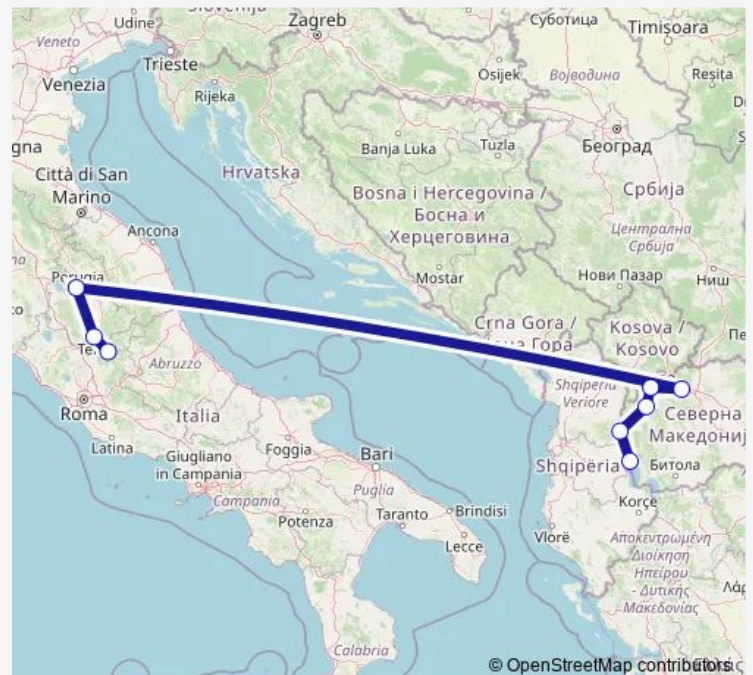

Skopje

Perugia, Perugia (Piazza Partigiani)

Terni

Rieti

### Route schedule

Struga, Struga bus station — Rieti

Monday —

Tuesday —

Wednesday 05:00-08:00

Thursday 15:30-13:50

Friday —

Saturday 05:00-08:00

### Route info

Direction: Struga, Struga bus station

Stops: 8

Trip Duration: 35 hour 10 min