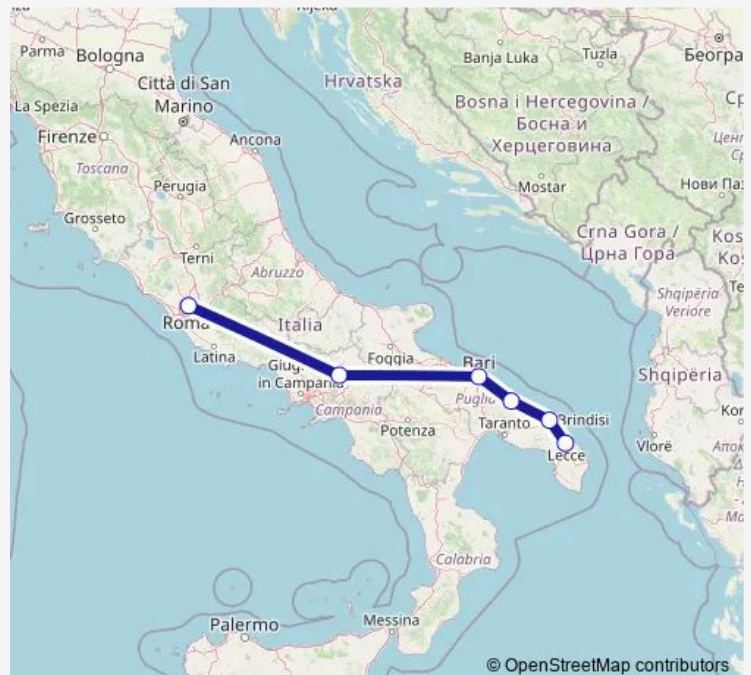

Direction

Ostuni, Ostuni (Viale dello Sport) — Lecce

3 stops

[Open route schedule](#)

Ostuni, Ostuni (Viale dello Sport)

Brindisi

Lecce

Route schedule

Ostuni, Ostuni (Viale dello Sport) — Lecce

Monday 05:41

Tuesday 05:41

Wednesday 05:41

Thursday 05:41

Friday 05:41

Saturday 05:41

Sunday 05:41

Route info

Direction: Ostuni, Ostuni (Viale dello Sport)

Stops: 3

Trip Duration: 1 hour 9 min

Direction

Polignano a Mare — Rome, Rome Tiburtina Bus station

3 stops

[Open route schedule](#)

Route info

Direction: Polignano a Mare

Stops: 3

Trip Duration: 5 hour 55 min

Direction

Lecce — Rome, Rome Tiburtina Bus station

6 stops

[Open route schedule](#)