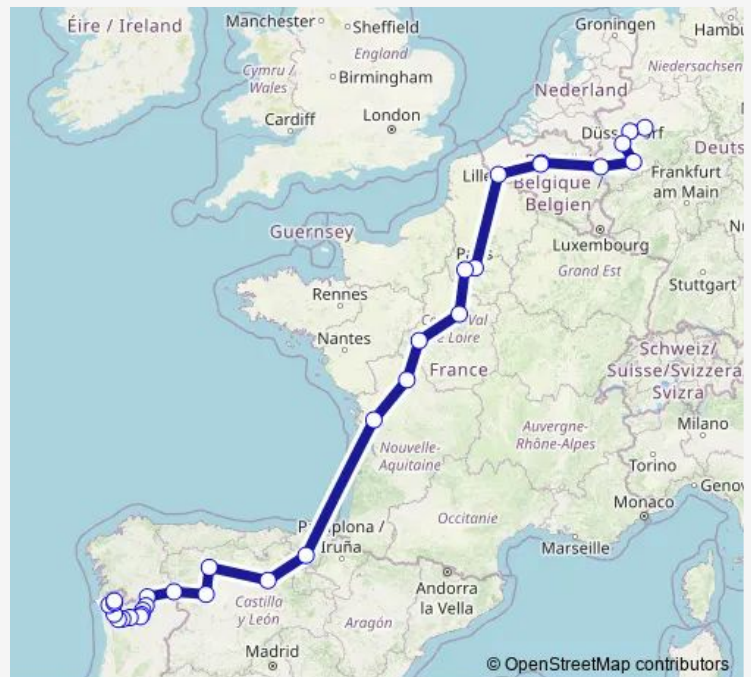

Ponte da Barca, Ponte Barca

Ponte de Lima, Ponte de Lima (Bus Station)

Braga

Guimarães, Guimaraes (Bus Station)

Fafe, Fafe (Bus Station)

Arco de Baúlhe, Arco Baulhe (Bus Station)

Vila Pouca de Aguiar, V. P. Aguiar (Bus Station)

09:10-14:50

Saturday

07:50-11:05

Sunday

09:10-14:50

Route info

Direction: Arcos de Valdevez, Arcos Valdevez (Bus Station)

Stops: 31

Trip Duration: 37 hour 20 min

Versailles, Versailles (Ic)

Paris, Paris (Bercy Seine)

Lille

Brussels, Brussels South (Avenue Fonsny/Eurolines)

Brussels, Brussels-North station

Aachen, Aachen Hüls

Cologne, Cologne South, Airport

Düsseldorf

Essen

Dortmund

Direction

Dortmund — Arcos de Valdevez, Arcos Valdevez (Bus Station)

31 stops

[Open route schedule](#)

Dortmund