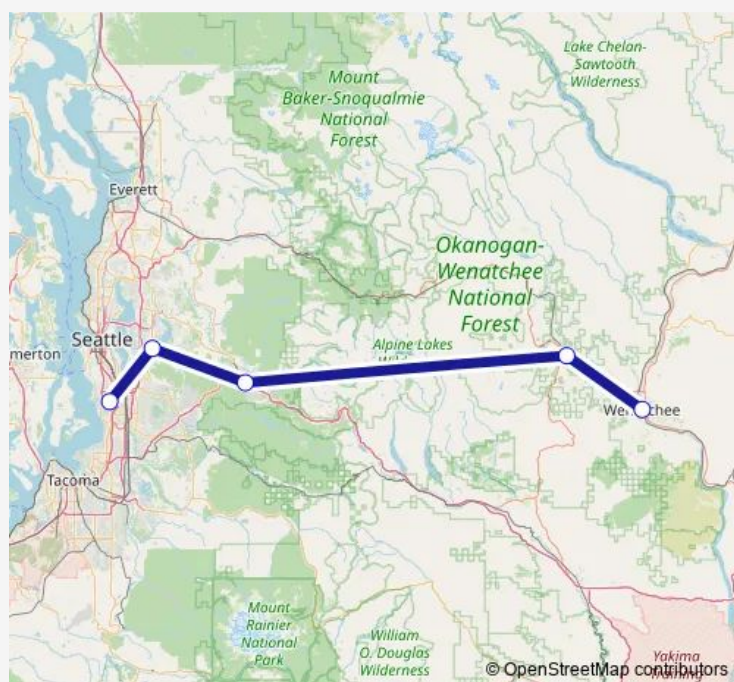

Bellevue, WA, Bellevue (150th Ave Shell)

Seattle, WA, Sea-Tac Airport

### Route schedule

Wenatchee, WA, Wenatchee Station — Seattle, WA, Sea-Tac Airport

Monday	14:00-01:30 <sup>+1</sup>
Tuesday	14:00-01:30 <sup>+1</sup>
Wednesday	14:00-01:30 <sup>+1</sup>
Thursday	14:00-01:30 <sup>+1</sup>
Friday	14:00-01:30 <sup>+1</sup>
Saturday	14:00-01:30 <sup>+1</sup>
Sunday	14:00-01:30 <sup>+1</sup>

### Route info

Direction: Wenatchee, WA, Wenatchee Station

Stops: 5

Trip Duration: 3 hour 5 min

### Direction

Seattle, WA, Sea-Tac Airport — Wenatchee, WA, Wenatchee Station

5 stops

[Open route schedule](#)

Seattle, WA, Sea-Tac Airport

Bellevue, WA, Bellevue (150th Ave Shell)

North Bend, WA, North Bend (Hwy 90 & Bendigo)