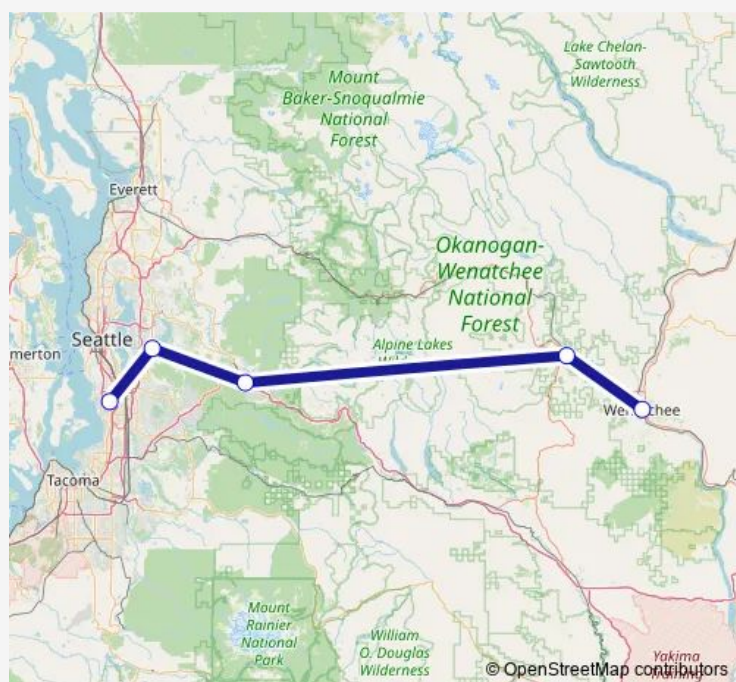

Bus Flixbus Wenatchee - Sea-Tac

[Go to website](#)

Direction

Wenatchee, WA, Wenatchee Station — Seattle, WA, Sea-Tac Airport

5 stops

[Open route schedule](#)

Wenatchee, WA, Wenatchee Station

Leavenworth /Peshastin, WA, Peshastin (Big Y Park & Ride)

North Bend, WA, North Bend (Hwy 90 & Bendigo)

Bellevue, WA, Bellevue (150th Ave Shell)

Seattle, WA, Sea-Tac Airport

Route schedule

Wenatchee, WA, Wenatchee Station — Seattle, WA, Sea-Tac Airport

Monday	14:00-01:30 ⁺¹
Tuesday	14:00-01:30 ⁺¹
Wednesday	14:00-01:30 ⁺¹
Thursday	14:00-01:30 ⁺¹
Friday	14:00-01:30 ⁺¹
Saturday	14:00-01:30 ⁺¹
Sunday	14:00-01:30 ⁺¹

Route info

Direction: Wenatchee, WA, Wenatchee Station

Stops: 5

Trip Duration: 3 hour 5 min

Direction

Seattle, WA, Sea-Tac Airport — Wenatchee, WA, Wenatchee Station

5 stops

[Open route schedule](#)

Route schedule

Seattle, WA, Sea-Tac Airport — Wenatchee, WA, Wenatchee Station

Monday 05:30-23:30

Tuesday 05:30-23:30

Wednesday 05:30-23:30

Thursday 05:30-23:30

Friday 05:30-23:30

Saturday 05:30-23:30