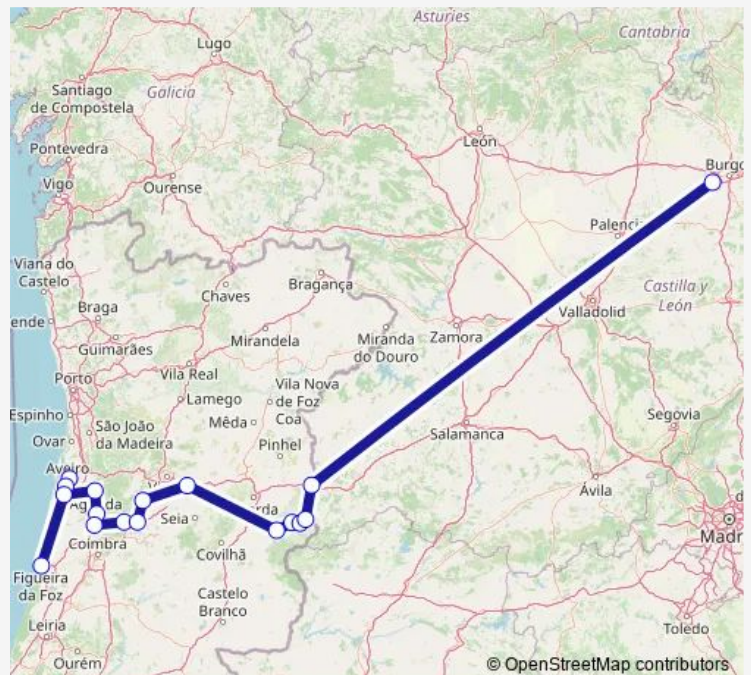

Direction

Figueira da Foz — Buniel, International Interconnection Hub

17 stops

[Open route schedule](#)

- Figueira da Foz
- Aveiro, Aveiro (Bus Station)
- Ilhavo
- Vagos
- Agueda, Agueda (Bus Station)
- Anadia
- Mealhalda, Mealhada
- Mortágua, Mortagua
- Santa Comba Dão, Santa Comba Dao
- Tondela
- Mangualde
- Sabugal
- Nave
- Alfaiates
- Aldeia da Ponte, Aldeia Da Ponte
- Vilar Formoso
- Buniel, International Interconnection Hub

Route schedule

Figueira da Foz — Buniel, International Interconnection Hub

Monday	—
Tuesday	07:10-08:30
Wednesday	—
Thursday	07:10-08:30
Friday	—
Saturday	07:10-08:30
Sunday	—

Route info

Direction: Figueira da Foz

Stops: 17

Trip Duration: 10 hour 55 min

Direction

Buniel, International Interconnection Hub — Figueira da Foz

17 stops

[Open route schedule](#)

Buniel, International Interconnection Hub

Vilar Formoso

Aldeia da Ponte, Aldeia Da Ponte

Alfaiates

Nave

Sabugal

Mangualde

Tondela

Santa Comba Dão, Santa Comba Dao

Mortágua, Mortagua