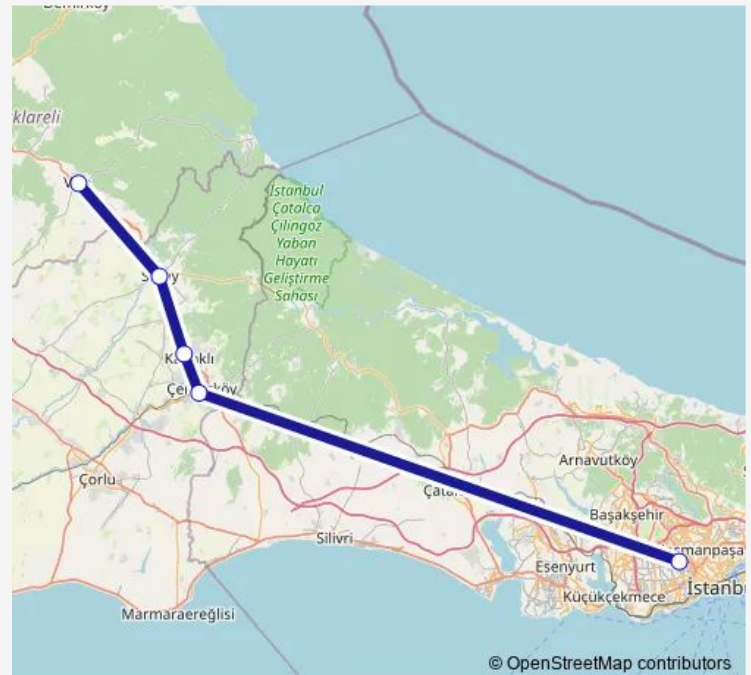

Bus Flixbus İstanbul - Vize

[Go to website](#)

Direction

Vize, Vize bus station — İstanbul, İstanbul Esenler

5 stops

[Open route schedule](#)

Vize, Vize bus station

Saray, Saray bus station

Kapaklı, Kapaklı bus station

Çerkezköy, Çerkezköy bus station

İstanbul, İstanbul Esenler

Route schedule

Vize, Vize bus station — İstanbul, İstanbul Esenler

Monday	01:45-14:45
Tuesday	02:45-14:45
Wednesday	02:45-14:45
Thursday	02:45-14:45
Friday	02:45-15:45
Saturday	02:45-14:45
Sunday	02:45-14:45

Route info

Direction: Vize, Vize bus station

Stops: 5

Trip Duration: 2 hour 30 min

Direction

Istanbul, Istanbul Esenler — Vize, Vize bus station

5 stops

[Open route schedule](#)

Route info

Direction: Istanbul, Istanbul Esenler

Stops: 5

Trip Duration: 2 hour 20 min

Flixbus Bus time schedules and route maps are available in an offline PDF at busmaps.com. Use the busmaps.com website to see live bus times, train schedule or subway schedule, and step-by-step directions for all public transit in Kapaklı