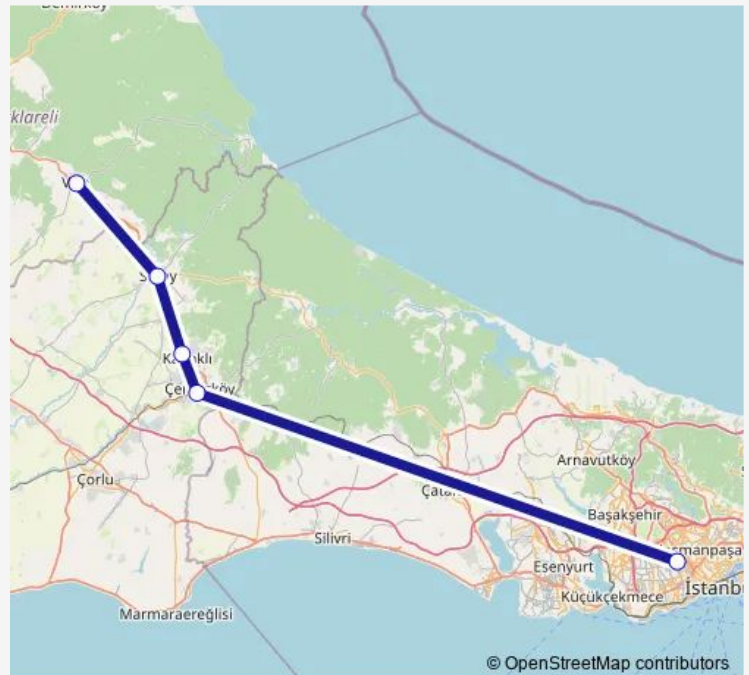

Direction

Vize, Vize bus station — İstanbul, İstanbul Esenler

5 stops

[Open route schedule](#)

Vize, Vize bus station

Saray, Saray bus station

Kapaklı, Kapaklı bus station

Çerkezköy, Çerkezköy bus station

İstanbul, İstanbul Esenler

Route schedule

Vize, Vize bus station — İstanbul, İstanbul Esenler

Monday	01:45-14:45
Tuesday	02:45-14:45
Wednesday	02:45-14:45
Thursday	02:45-14:45
Friday	02:45-15:45
Saturday	02:45-14:45
Sunday	02:45-14:45

Route info

Direction: Vize, Vize bus station

Stops: 5

Trip Duration: 2 hour 30 min

Direction

Istanbul, Istanbul Esenler — Vize, Vize bus station

5 stops

[Open route schedule](#)

Route info

Direction: Istanbul, Istanbul Esenler

Stops: 5

Trip Duration: 2 hour 20 min

FlixBus Bus time schedules and route maps are available in an offline PDF at busmaps.com. Use the busmaps.com website to see live bus times, train schedule or subway schedule, and step-by-step directions for all public transit in Kapaklı