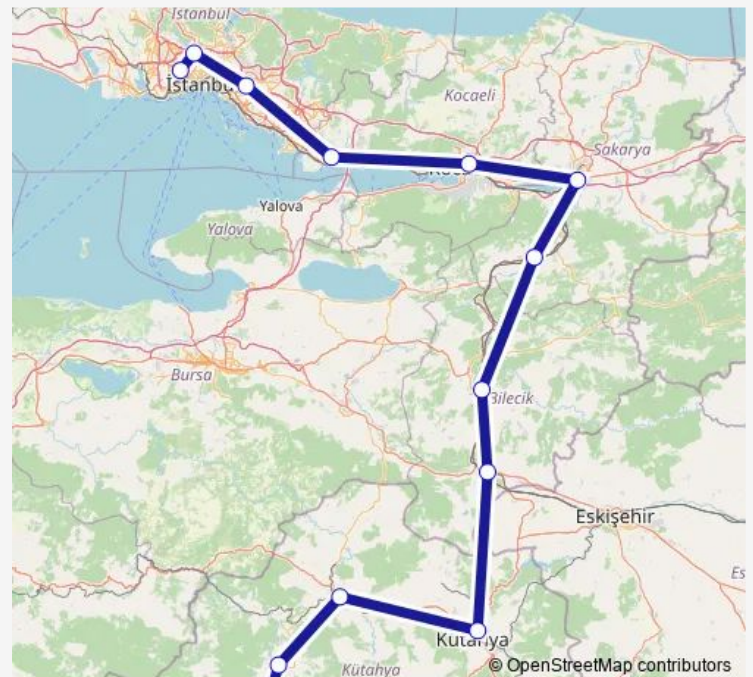

### Route info

Direction: Hisarcık, Hisarcik merkez

Stops: 13

Trip Duration: 9 hour 15 min

FlixBus Bus time schedules and route maps are available in an offline PDF at [busmaps.com](https://busmaps.com). Use the [busmaps.com](https://busmaps.com) website to see live bus times, train schedule or subway schedule, and step-by-step directions for all public transit in Istanbul