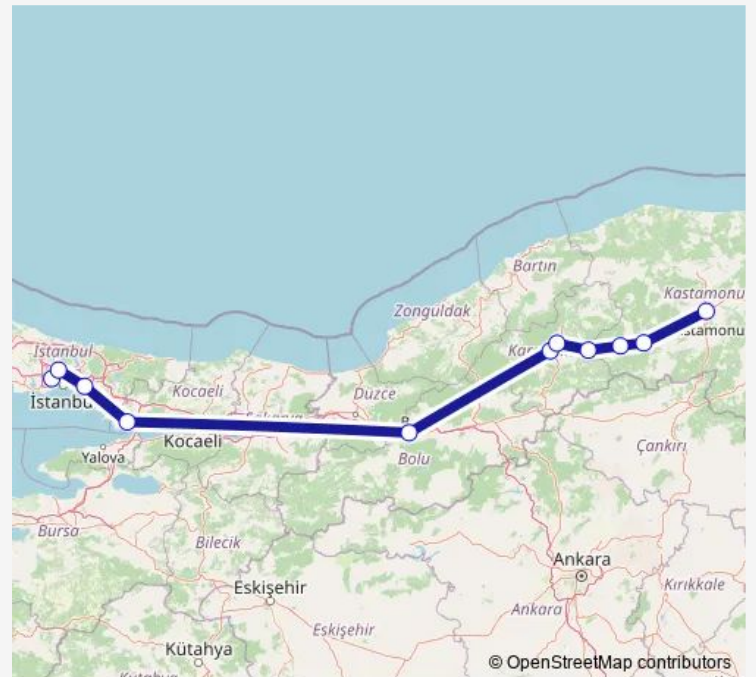

Istanbul, Istanbul Esenler — Kastamonu, Kastamonu bus station

Monday 20:00

Tuesday 20:00

Wednesday 20:00

Thursday 20:00

Friday 20:00

Saturday 20:00

Sunday 20:00

Route info

Direction: Istanbul, Istanbul Esenler

Stops: 11

Trip Duration: 8 hour 20 min

Direction

Kastamonu, Kastamonu bus station — Istanbul, Istanbul Esenler

10 stops

[Open route schedule](#)