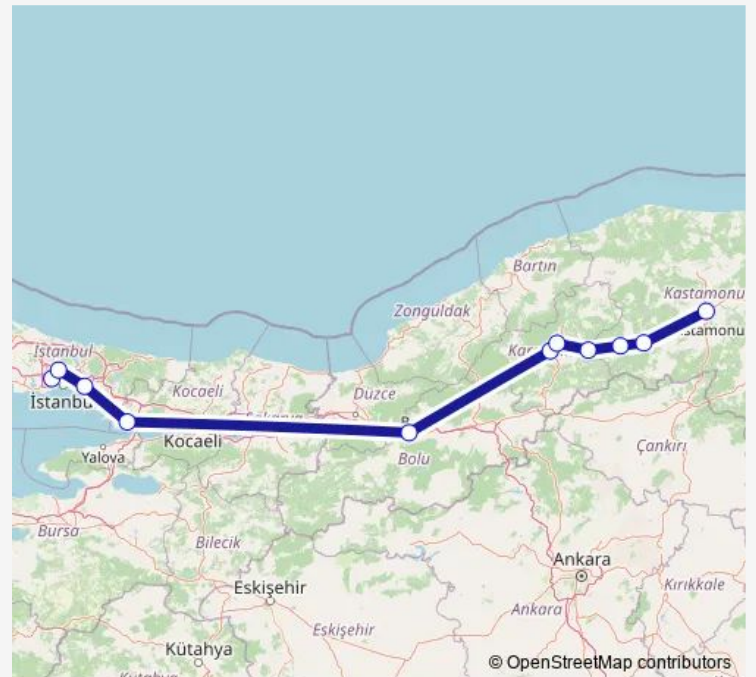

Istanbul, Istanbul Esenler — Kastamonu, Kastamonu bus station

Monday 20:00

Tuesday 20:00

Wednesday 20:00

Thursday 20:00

Friday 20:00

Saturday 20:00

Sunday 20:00

Route info

Direction: Istanbul, Istanbul Esenler

Stops: 11

Trip Duration: 8 hour 20 min

Direction

Kastamonu, Kastamonu bus station — Istanbul, Istanbul Esenler

10 stops

[Open route schedule](#)