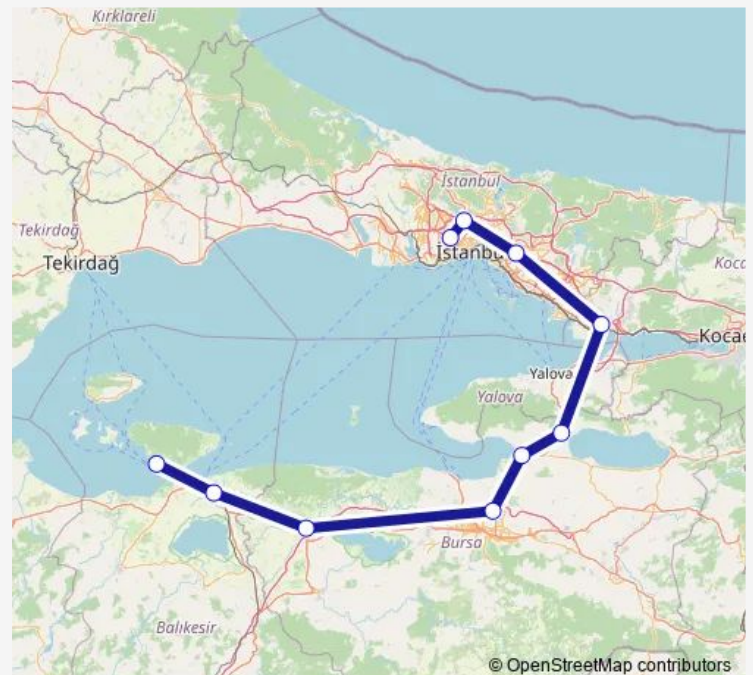

Orhangazi, Orhangazi bus station

Gemlik, Gemlik bus station

Bursa, Bursa bus station

Karacabey, Karacabey bus station

Bandırma

Erdek, Erdek bus station

### Route schedule

Istanbul, Istanbul Esenler — Erdek, Erdek bus station

Monday 11:30-15:30

Tuesday 11:30-15:30

Wednesday 11:30-15:30

Thursday 11:30-15:30

Friday 11:30-15:30

Saturday 11:30-15:30

### Route info

Direction: Istanbul, Istanbul Esenler

Stops: 10

Trip Duration: 6 hour 0 min