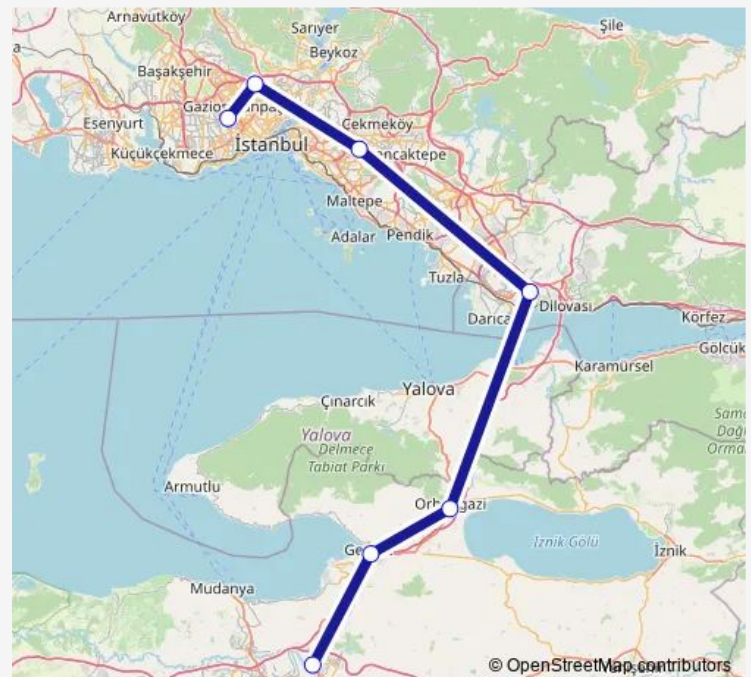

Bus Flixbus Bursa - Istanbul

[Go to website](#)

Direction

Istanbul, Istanbul Esenler — Bursa, Bursa bus station

7 stops

[Open route schedule](#)

Istanbul, Istanbul Esenler

Istanbul, Istanbul Alibeykoy

Monday —

Tuesday —

Wednesday —

Thursday —

Friday 10:45

Saturday —

Sunday —

Route info

Direction: Istanbul, Istanbul Esenler

Stops: 7

Trip Duration: 3 hour 45 min

Flixbus — Bursa - Istanbul

Flixbus Bus time schedules and route maps are available in an offline PDF at busmaps.com. Use the busmaps.com website to see live bus times, train schedule or subway schedule, and step-by-step directions for all public transit in Istanbul