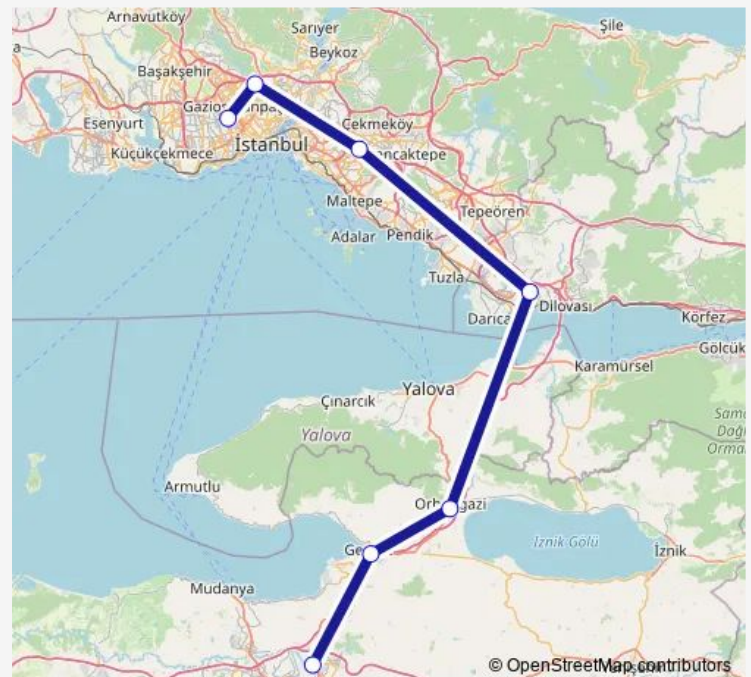

Direction

Istanbul, Istanbul Esenler — Bursa, Bursa bus station

7 stops

[Open route schedule](#)

Istanbul, Istanbul Esenler

Istanbul, Istanbul Alibeykoy

Istanbul, Istanbul Dudullu bus station

Gebze, Gebze bus station

Thursday —

Friday 10:45

Saturday —

Sunday —

Route info

Direction: Istanbul, Istanbul Esenler

Stops: 7

Trip Duration: 3 hour 45 min