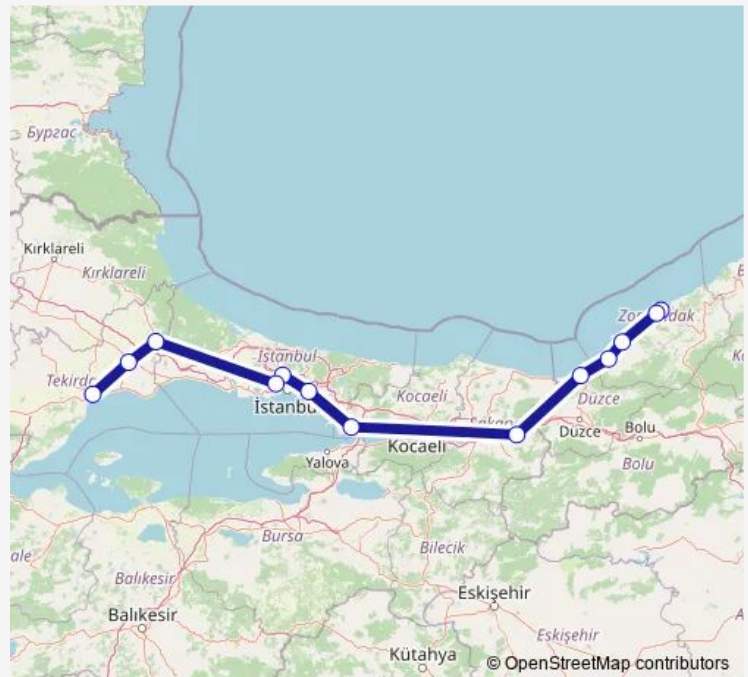

Direction

Zonguldak — Tekirdağ, Tekirdağ bus station

13 stops

[Open route schedule](#)

Zonguldak

Kozlu, Kozlu bus station

Ereğli-Kdz, Ereğli-Kdz bus station

Alaplı, Alaplı bus station

Akçakoca, Akçakoca bus station

Kargalıyeniköy (Taytem), Taytem rest station

Gebze, Gebze bus station

Istanbul, Istanbul Dudullu bus station

Istanbul, Istanbul Alibeykoy

Istanbul, Istanbul Esenler

Çerkezköy, Çerkezköy bus station

Çorlu

Tekirdağ, Tekirdağ bus station

Route schedule

Zonguldak — Tekirdağ, Tekirdağ bus station

Monday 20:59

Tuesday 20:59

Wednesday 20:59

Thursday 20:59

Friday 20:59

Saturday 20:59

Sunday 20:59

Route info

Direction: Zonguldak

Stops: 13

Trip Duration: 9 hour 31 min