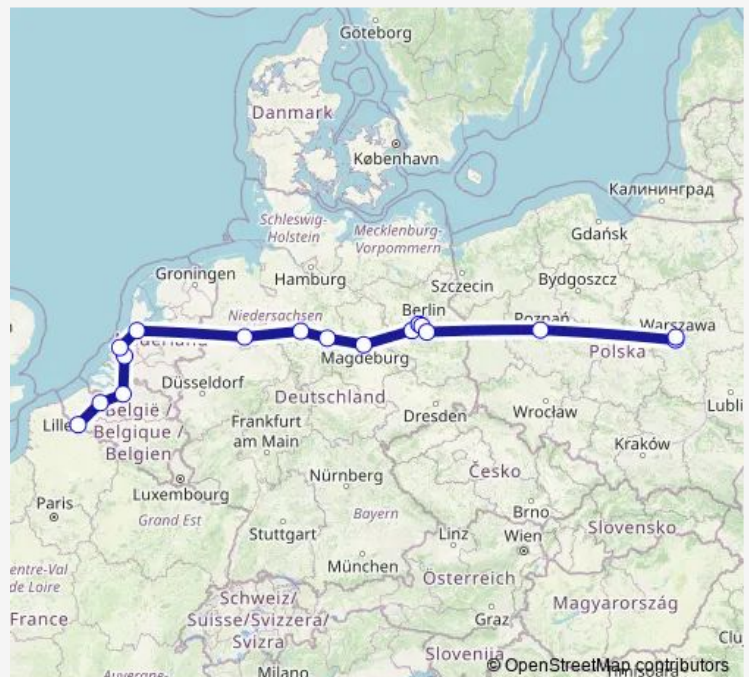

### Direction

Lille — Warsaw, Warszawa Marymont

17 stops

[Open route schedule](#)

- Lille
- Ghent
- Antwerp
- Rotterdam, Rotterdam Cs
- The Hague
- Amsterdam, Amsterdam Sloterdijk
- Osnabrück
- Hanover
- Brunswick, Brunswick central station
- Magdeburg
- Potsdam
- Berlin, Berlin central bus station
- Berlin, Berlin Südkreuz
- Berlin, Berlin Airport Ber, T 1/2
- Poznań
- Warsaw, Warsaw West
- Warsaw, Warszawa Marymont

### Route schedule

Lille — Warsaw, Warszawa Marymont

Monday	08:40-19:20
Tuesday	08:40-19:20
Wednesday	—
Thursday	—
Friday	08:40-19:20
Saturday	08:40-19:20
Sunday	08:40-19:20

### Route info

Direction: Lille

Stops: 17

Trip Duration: 23 hour 55 min

## Direction

Warsaw, Warszawa Marymont — Lille

17 stops

[Open route schedule](#)

Warsaw, Warszawa Marymont

Warsaw, Warsaw West

Poznań

Berlin, Berlin Airport Ber, T 1/2