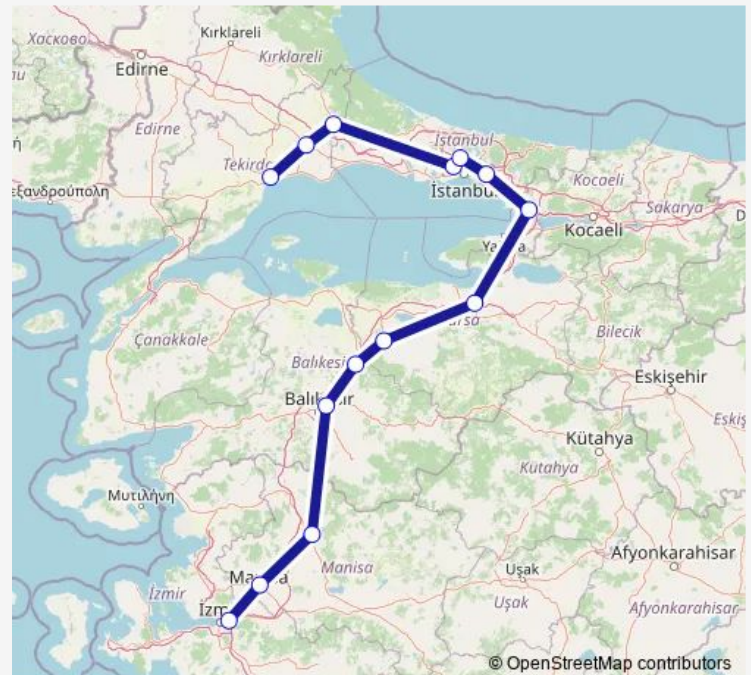

Thursday 17:00

Friday 17:00

Saturday 17:00

Sunday 17:00

Route info

Direction: Tekirdağ, Tekirdağ bus station

Stops: 14

Trip Duration: 12 hour 40 min

Direction

İzmir, İzmir otogar tesis — Tekirdağ, Tekirdağ bus station

16 stops

[Open route schedule](#)

İzmir, İzmir otogar tesis

İzmir, İzmir bus station

Manisa, Manisa bus station

Akhisar, Akhisar bus station

Tuesday 04:45

Wednesday 04:45

Thursday 04:45

Friday 04:45

Saturday 04:45

Sunday 04:45

Route info

Direction: İzmir, İzmir otogar tesis