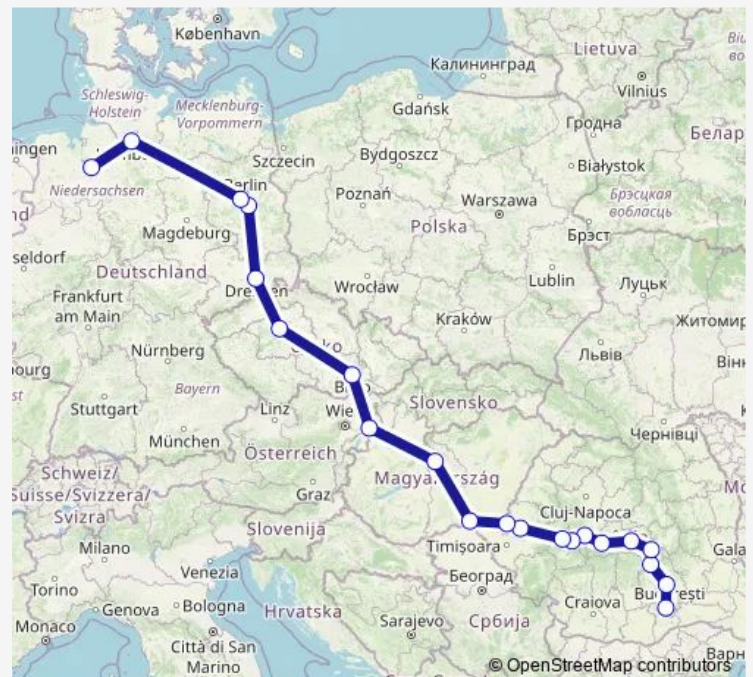

Direction

Bremen — Bucharest, Bucharest Autogara Militari

21 stops

[Open route schedule](#)

Bremen

Hamburg, Hamburg Zob

Berlin, Berlin central bus station

Berlin, Berlin Airport BER T 5

Saturday —

Sunday 09:20-15:35

Route info

Direction: Bremen

Stops: 21

Trip Duration: 33 hour 55 min

Direction

Bucharest, Bucharest Autogara Militari — Bremen

21 stops

[Open route schedule](#)

Bucharest, Bucharest Autogara Militari

Ploieti

Sinaia, Sinaia (Gara)

Braov

Făgăra

Sibiu

Sebe, Sebes

Orătie, Orătie (Zona Micro 2)

Deva

Lipova, Lipova (Pensiunea Mara)

Arad, Arad (Autogara Pletl)

Szeged

Budapest, Budapest Népliget

Bratislava