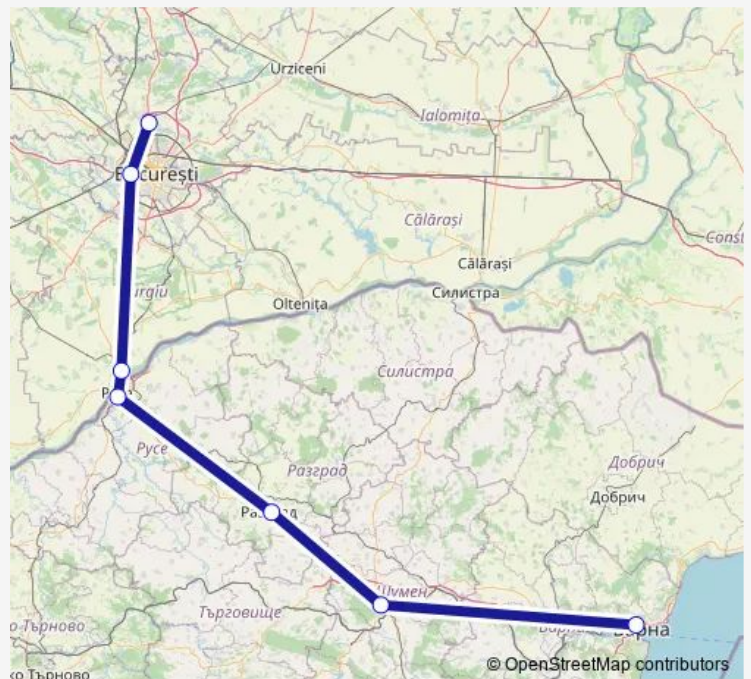

Bus FlixBus Varna - Bucharest (Feeder line)

[Go to website](#)

**Direction**

Varna — Bucharest Airport, Bucharest Airport Henri Coanda (Otopeni)

7 stops

[Open route schedule](#)

- Varna
- Shumen, Shumen (Avtogara)
- Razgrad
- Ruse, Ruse (Centralna Avtogara)
- Giurgiu
- Bucharest, Bucharest Autogara Militari
- Bucharest Airport, Bucharest Airport Henri Coanda (Otopeni)

**Route schedule**

Varna — Bucharest Airport, Bucharest Airport Henri Coanda (Otopeni)

Monday	—
Tuesday	—
Wednesday	—
Thursday	19:30-21:45
Friday	—
Saturday	—
Sunday	—

**Route info**

Direction: Varna

Stops: 7

Trip Duration: 6 hour 30 min

FlixBus — Varna - Bucharest (Feeder line)

Giurgiu

Ruse, Ruse (Centralna Avtogara)

Razgrad

Shumen, Shumen (Avtogara)

Varna