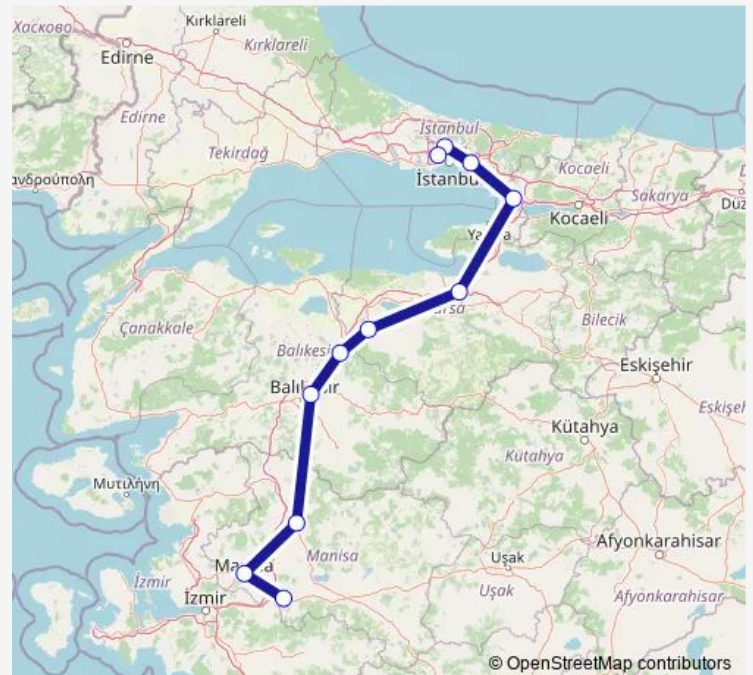

Bus FlixBus Istanbul - Turgutlu

[Go to website](#)

Direction

Turgutlu, Turgutlu bus station — Istanbul, Istanbul Esenler

11 stops

[Open route schedule](#)

Turgutlu, Turgutlu bus station

Manisa, Manisa bus station

Akhisar, Akhisar bus station

Balıkesir, Balıkesir bus station

Susurluk, Susurluk bus station

M.Kemal Paşa, M.Kemal Paşa bus station

Bursa, Bursa bus station

Gebze, Gebze bus station

Istanbul, Istanbul Dudullu bus station

Istanbul, Istanbul Alibeykoy

Istanbul, Istanbul Esenler

Route schedule

Turgutlu, Turgutlu bus station — Istanbul, Istanbul Esenler

Monday 07:00

Tuesday 07:00

Wednesday 07:00

Thursday 07:00

Friday 07:00

Saturday 07:00

Sunday 07:00

Route info

Direction: Turgutlu, Turgutlu bus station

Stops: 11

Trip Duration: 9 hour 20 min

FlixBus — Istanbul - Turgutlu

BusMaps