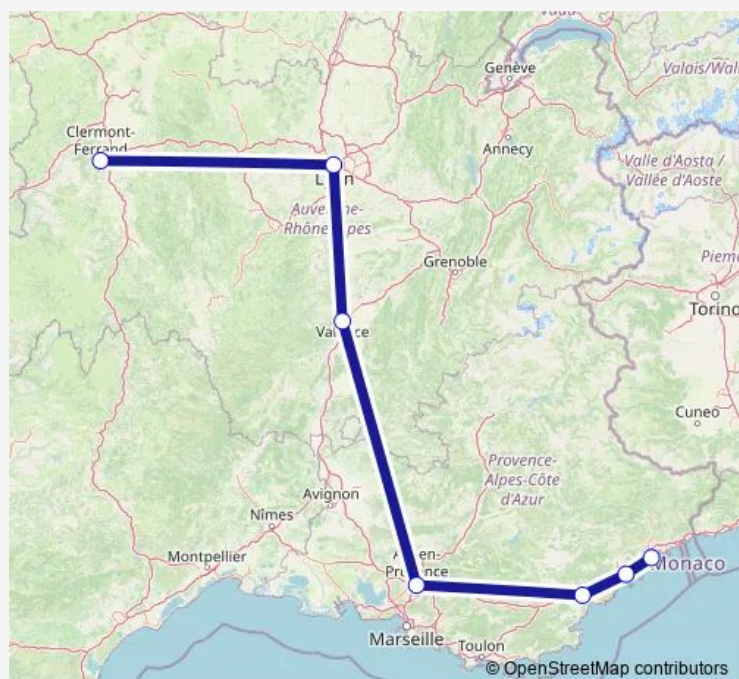

Bus FlixBus Clermont-Ferrand - Lyon - Aix-en-Provence - Nice

[Go to website](#)

Direction

Clermont-Ferrand — Nice, Nice Airport (Terminal 2)

7 stops

[Open route schedule](#)

Clermont-Ferrand

Lyon, Lyon Perrache

Valence (France), Valence France

Aix-en-Provence

Fréjus, Fréjus (Péage Ouest)

Cannes, Cannes (Le Cannet)

Nice, Nice Airport (Terminal 2)

Route schedule

Clermont-Ferrand — Nice, Nice Airport (Terminal 2)

Monday	—
Tuesday	—
Wednesday	—
Thursday	15:20-15:55
Friday	15:20-15:55
Saturday	15:20-15:55
Sunday	10:25-18:35

Route info

Direction: Clermont-Ferrand

Stops: 7

Trip Duration: 9 hour 15 min

Direction

Nice, Nice Airport (Terminal 2) — Clermont-Ferrand

7 stops

[Open route schedule](#)

Nice, Nice Airport (Terminal 2)

Cannes, Cannes (Le Cannet)

Fréjus, Fréjus (Péage Ouest)

Aix-en-Provence

Valence (France), Valence France

Lyon, Lyon Perrache

Clermont-Ferrand

Route schedule