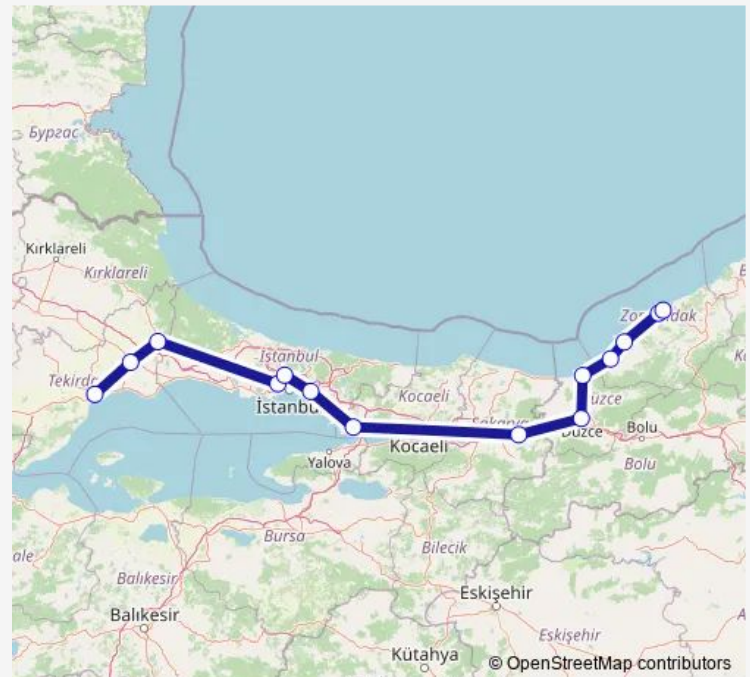

Thursday 08:30

Friday 08:30

Saturday 08:30

Sunday 08:30

Route info

Direction: Tekirdağ, Tekirdağ bus station

Stops: 14

Trip Duration: 10 hour 50 min

Direction

Vize, Vize bus station — Zonguldak

15 stops

[Open route schedule](#)

Vize, Vize bus station

Saray, Saray bus station

Kapaklı, Kapaklı bus station

Çerkezköy, Çerkezköy bus station