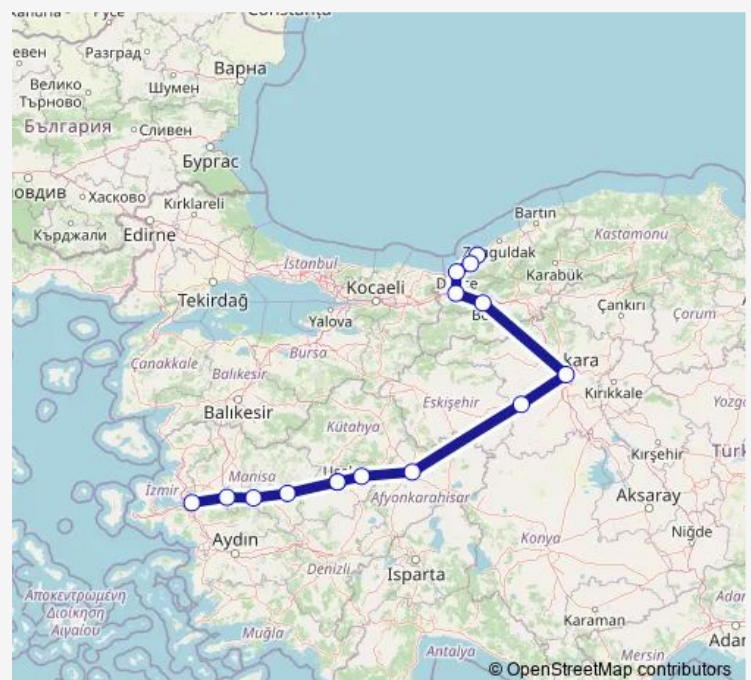

Thursday 08:30

Friday 08:30

Saturday 08:30

Sunday 08:30

Route info

Direction: Ereğli-Kdz, Ereğli-Kdz bus station

Stops: 15

Trip Duration: 13 hour 0 min

Direction

İzmir, İzmir bus station — Zonguldak

21 stops

[Open route schedule](#)

İzmir, İzmir bus station

Manisa, Manisa bus station

Akhisar, Akhisar bus station

Balıkesir, Balıkesir bus station

Tuesday 03:45

Wednesday 03:45

Thursday 03:45

Friday 03:45

Saturday 03:45

Sunday 03:45

Route info

Direction: İzmir, İzmir otogar tesis