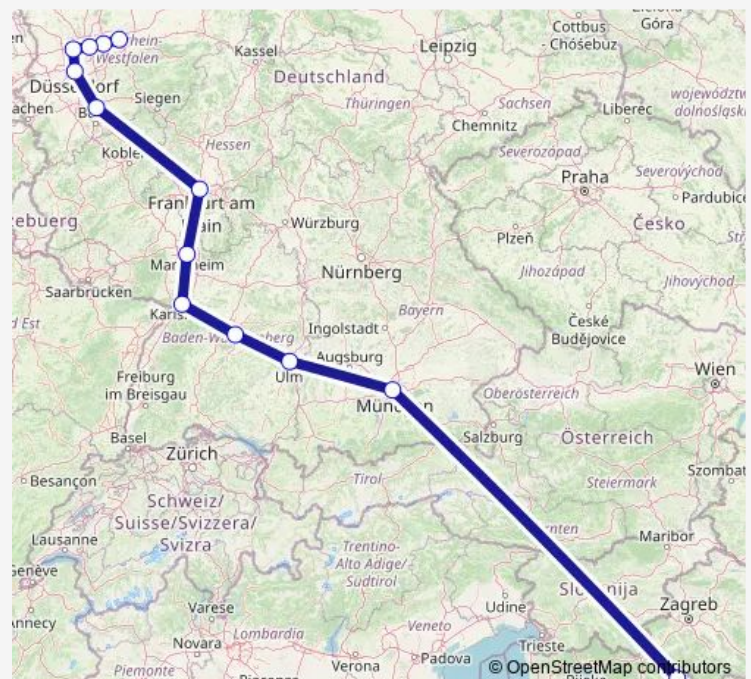

Essen

Duisburg

Düsseldorf

Cologne, Cologne South, Airport

Frankfurt, Frankfurt Hbf (Ic)

Mannheim, Mannheim Zob

Karlsruhe

Stuttgart, Stuttgart Airport

Tuesday 03:30-07:40

Wednesday 03:30-07:40

Thursday 03:30-07:40

Friday 03:30-07:40

Saturday 03:30-07:40

Sunday 03:30-07:40

Route info

Direction: Dortmund

Stops: 15

Trip Duration: 24 hour 0 min

Flixbus — Bihać - Dortmund

Direction

Bihać — Dortmund

15 stops

[Open route schedule](#)

Bihać

Cologne, Cologne South, Airport

Düsseldorf

Duisburg

Essen

Bochum

Dortmund

Route schedule

Bihać — Dortmund