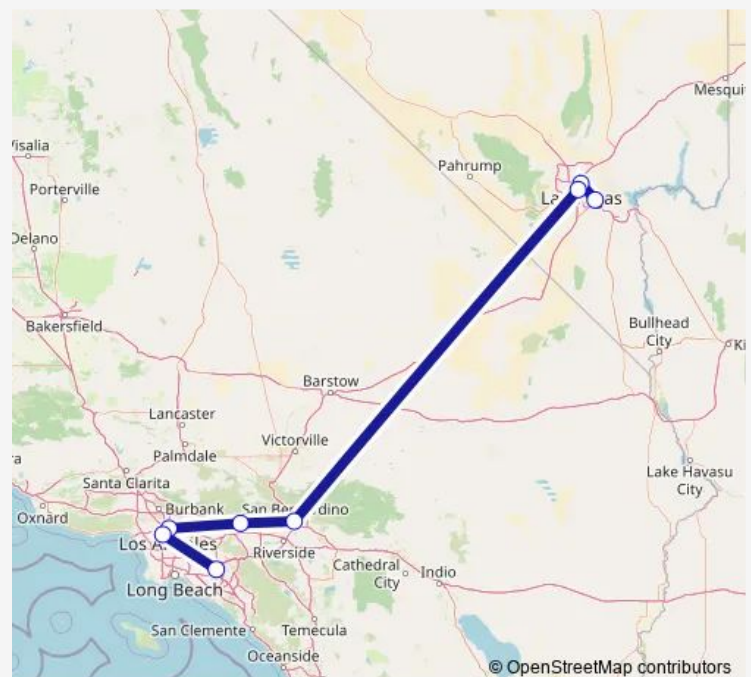

### Direction

Anaheim (Artic - Bay S2) — Henderson (Galleria at Sunset)

8 stops

[Open route schedule](#)

Anaheim (Artic - Bay S2)

USC (Hope/Jefferson)

Downtown LA (N Vignes St)

Montclair

San Bernardino

Las Vegas Strip (Las Vegas Blvd)

Downtown Las Vegas (1st St)

Henderson (Galleria at Sunset)

### Route schedule

Anaheim (Artic - Bay S2) — Henderson (Galleria at Sunset)

Monday 07:15-07:59

Tuesday —

Wednesday —

Thursday —

Friday 07:15-07:59

Saturday 07:15-07:59

### Route info

Direction: Anaheim (Artic - Bay S2)

Stops: 8

Trip Duration: 7 hour 10 min

Flixbus — Los Angeles - Las Vegas (Nightline)