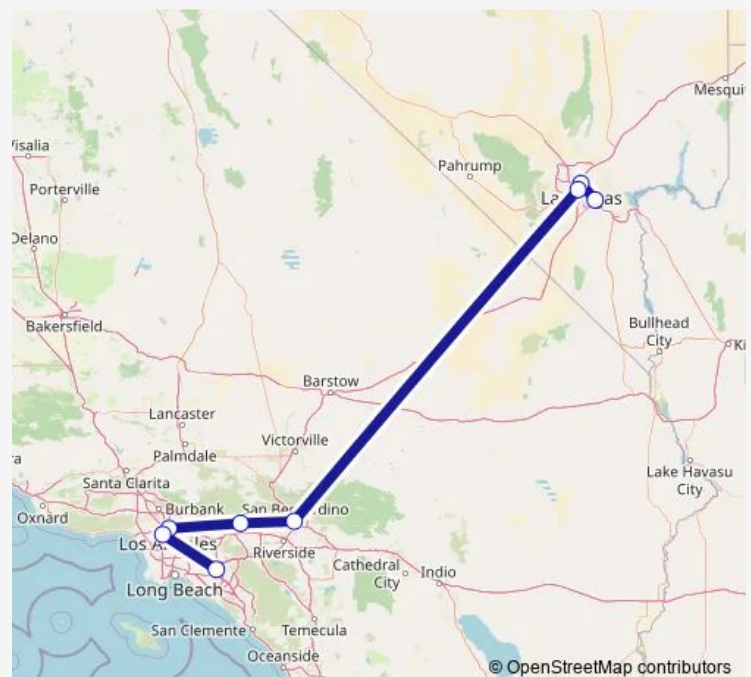

Downtown LA (N Vignes St)

Montclair

San Bernardino

Las Vegas Strip (Las Vegas Blvd)

Downtown Las Vegas (1st St)

Henderson (Galleria at Sunset)

Route schedule

Anaheim (Artic - Bay S2) — Henderson (Galleria at Sunset)

Monday 07:15-07:59

Tuesday —

Wednesday —

Thursday —

Friday 07:15-07:59

Saturday 07:15-07:59

Sunday 07:15-07:59

Route info

Direction: Anaheim (Artic - Bay S2)

Stops: 8

Trip Duration: 7 hour 10 min

FlixBus — Los Angeles - Las Vegas (Nightline)

Direction

Henderson (Galleria at Sunset) — Anaheim (Artic - Bay S2)

8 stops

[Open route schedule](#)

Henderson (Galleria at Sunset)

Downtown Las Vegas (1st St)

Las Vegas Strip (Las Vegas Blvd)

San Bernardino

Montclair

Downtown LA (N Vignes St)

USC (Hope/Jefferson)

Anaheim (Artic - Bay S2)