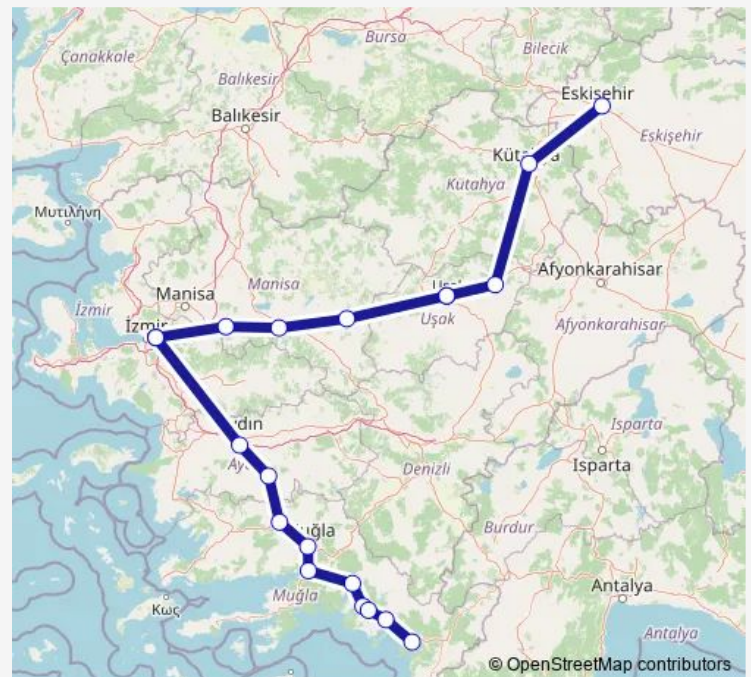

Route schedule

Eskişehir, Eskisehir bus station — Fethiye, Fethiye bus station

Monday	05:00
Tuesday	05:00
Wednesday	05:00
Thursday	05:00
Friday	05:00
Saturday	05:00
Sunday	05:00

Route info

Direction: Eskişehir, Eskisehir bus station

Stops: 20

Trip Duration: 13 hour 0 min

Direction

Fethiye, Fethiye bus station — Eskişehir, Eskisehir bus station

17 stops

[Open route schedule](#)

Fethiye, Fethiye bus station

Dalaman, Dalaman bus station