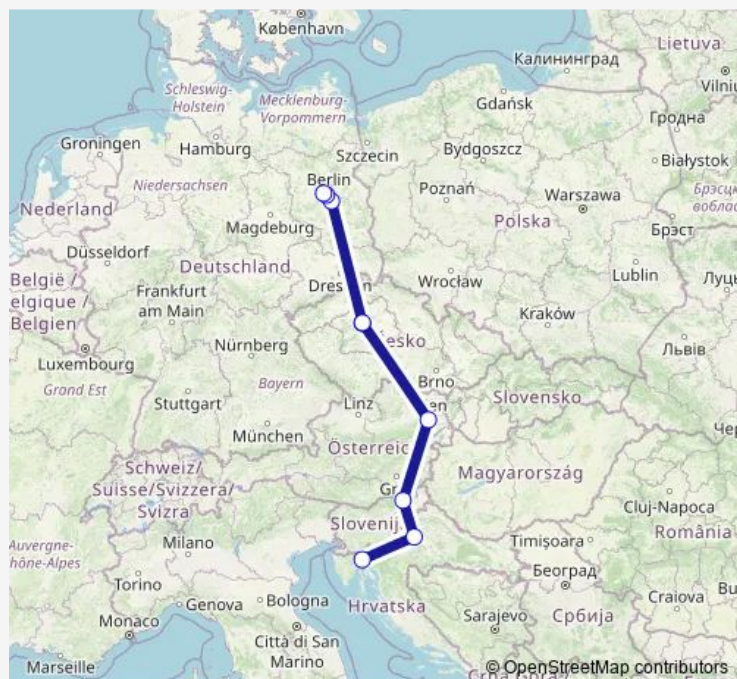

Bus Flixbus Rijeka - Prague - Berlin

[Go to website](#)

Direction

Rijeka — Berlin, Berlin central bus station

9 stops

[Open route schedule](#)

Rijeka

Zagreb

Maribor

Vienna, Vienna Erdberg (Vib)

Prague, Prague Main Railway Station

Prague, Prague ÚAN Florenc

Berlin, Berlin Airport Ber, T 1/2

Berlin, Berlin Südkreuz

Berlin, Berlin central bus station

Route schedule

Rijeka — Berlin, Berlin central bus station

Monday 20:15-22:40

Tuesday 12:45-08:40

Wednesday —

Thursday —

Friday 20:15-22:40

Saturday 12:45-08:40

Sunday —

Route info

Direction: Rijeka

Stops: 9

Trip Duration: 17 hour 15 min

Flixbus — Rijeka - Prague - Berlin

Direction

Berlin, Berlin central bus station — Rijeka

9 stops