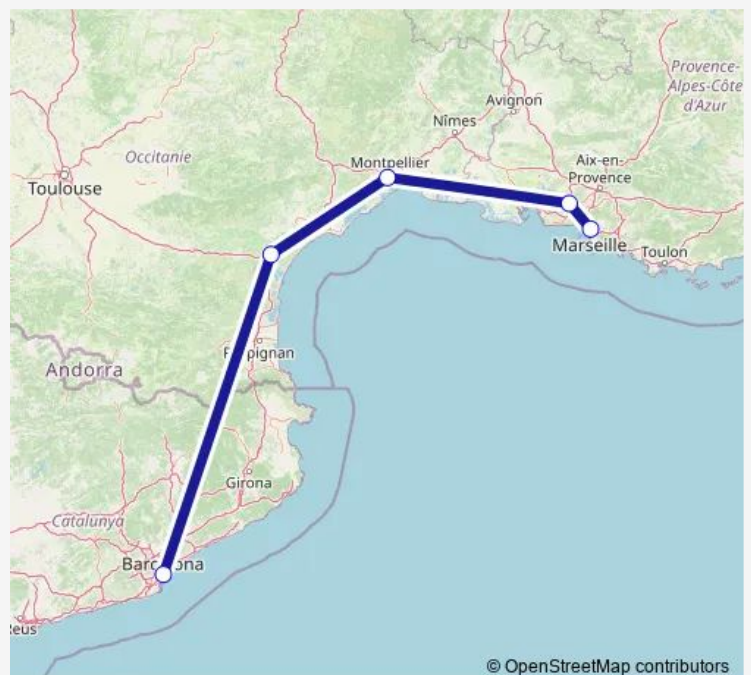

Bus FlixBus Marseille - Barcelona[Go to website](#)**Direction**

Barcelona, Barcelona Nord — Marseille, Marseille St. Charles

5 stops

[Open route schedule](#)

Barcelona, Barcelona Nord

Narbonne, Narbonne (Croix Sud)

Montpellier

Marseille Airport

Marseille, Marseille St. Charles

Route schedule

Barcelona, Barcelona Nord — Marseille, Marseille St. Charles

Monday	—
Tuesday	—
Wednesday	—
Thursday	12:30-19:45
Friday	12:30-19:45
Saturday	12:30-19:45
Sunday	12:30-19:45

Route info

Direction: Barcelona, Barcelona Nord

Stops: 5

Trip Duration: 7 hour 45 min

© OpenStreetMap contributors

Direction

Marseille, Marseille St. Charles — Barcelona, Barcelona Nord

5 stops

[Open route schedule](#)

Marseille, Marseille St. Charles

Marseille Airport

Montpellier

Narbonne, Narbonne (Croix Sud)

Barcelona, Barcelona Nord

Route schedule

Marseille, Marseille St. Charles — Barcelona, Barcelona Nord