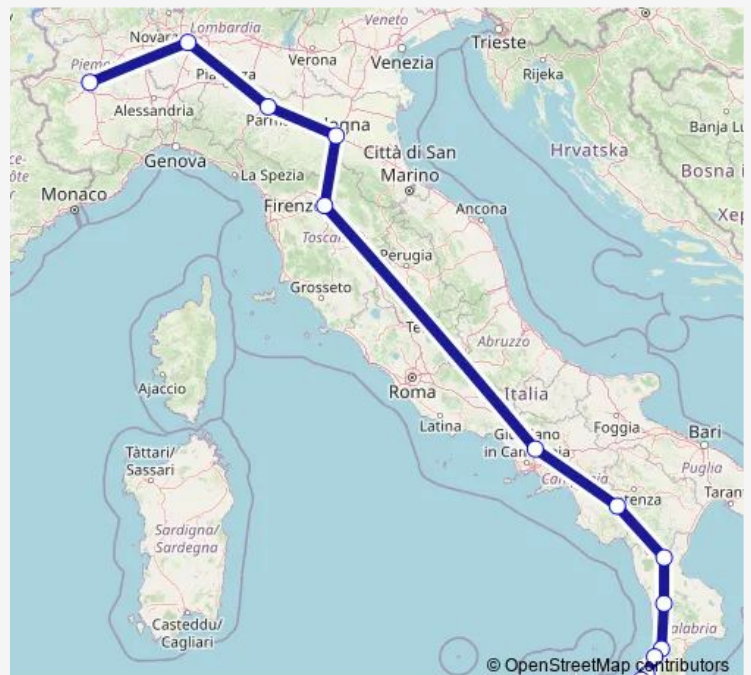

Bus FlixBus Reggio Calabria - Milan - Turin

Go to website

**Direction**

Reggio Calabria — Turin, Turin (Vittorio Emanuele)

15 stops

[Open route schedule](#)

Reggio Calabria

Villa San Giovanni

Florence, Florence (Villa Costanza Tram T1)

Bologna, Bologna (central bus station)

Parma

Milan, Milan (Lampugnano bus station)

Turin, Turin (Vittorio Emanuele)

Route schedule

Reggio Calabria — Turin, Turin (Vittorio Emanuele)

## Direction

Turin, Turin (Vittorio Emanuele) — Reggio Calabria

15 stops

[Open route schedule](#)

Turin, Turin (Vittorio Emanuele)

Milan, Milan (Lampugnano bus station)

Parma

Bologna, Bologna (central bus station)

## Route schedule

Turin, Turin (Vittorio Emanuele) — Reggio Calabria

Monday 08:40-10:20

Tuesday —

Wednesday —

Thursday 14:25-19:55

Friday 08:40-19:55

Saturday 08:40-19:55