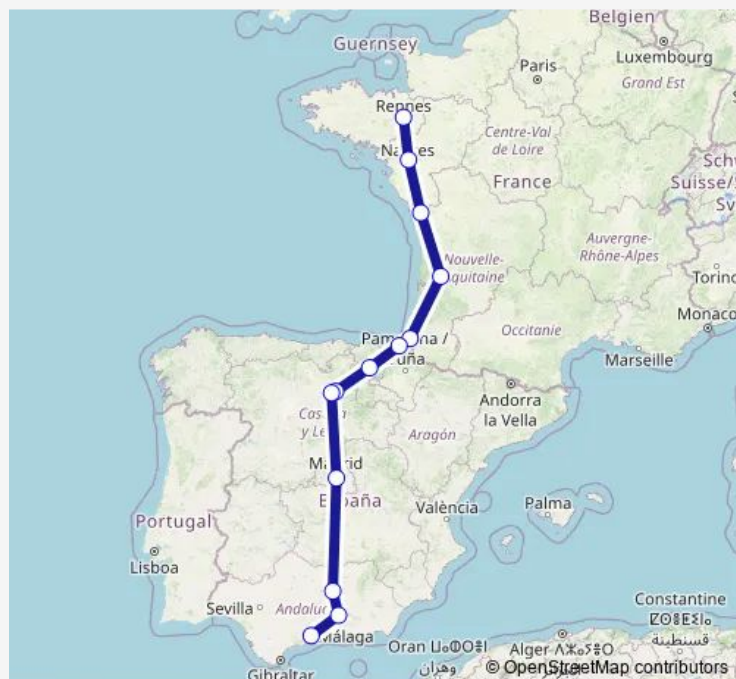

Direction

Malaga — Rennes

13 stops

[Open route schedule](#)

- Malaga
- Granada
- Jaen
- Madrid, Madrid (South)
- Buniel, International Interconnection Hub
- Burgos
- Vitoria-Gasteiz
- Irun
- Bayonne
- Bordeaux, Bordeaux Saint-Jean
- La Rochelle
- Nantes, Nantes Haluchère
- Rennes

Route schedule

Malaga — Rennes

Monday	—
Tuesday	07:00-10:00
Wednesday	06:20-04:15
Thursday	07:00-10:00
Friday	06:20-04:15
Saturday	07:00-10:00
Sunday	06:20-04:15

Route info

Direction: Malaga

Stops: 13

Trip Duration: 24 hour 50 min

Direction

Rennes — Malaga

13 stops

[Open route schedule](#)

Rennes

Nantes, Nantes Haluchère

La Rochelle

Bordeaux, Bordeaux Saint-Jean

Bayonne

Irun

Vitoria-Gasteiz

Burgos

Buniel, International Interconnection Hub

Madrid, Madrid (South)

Jaen

Granada